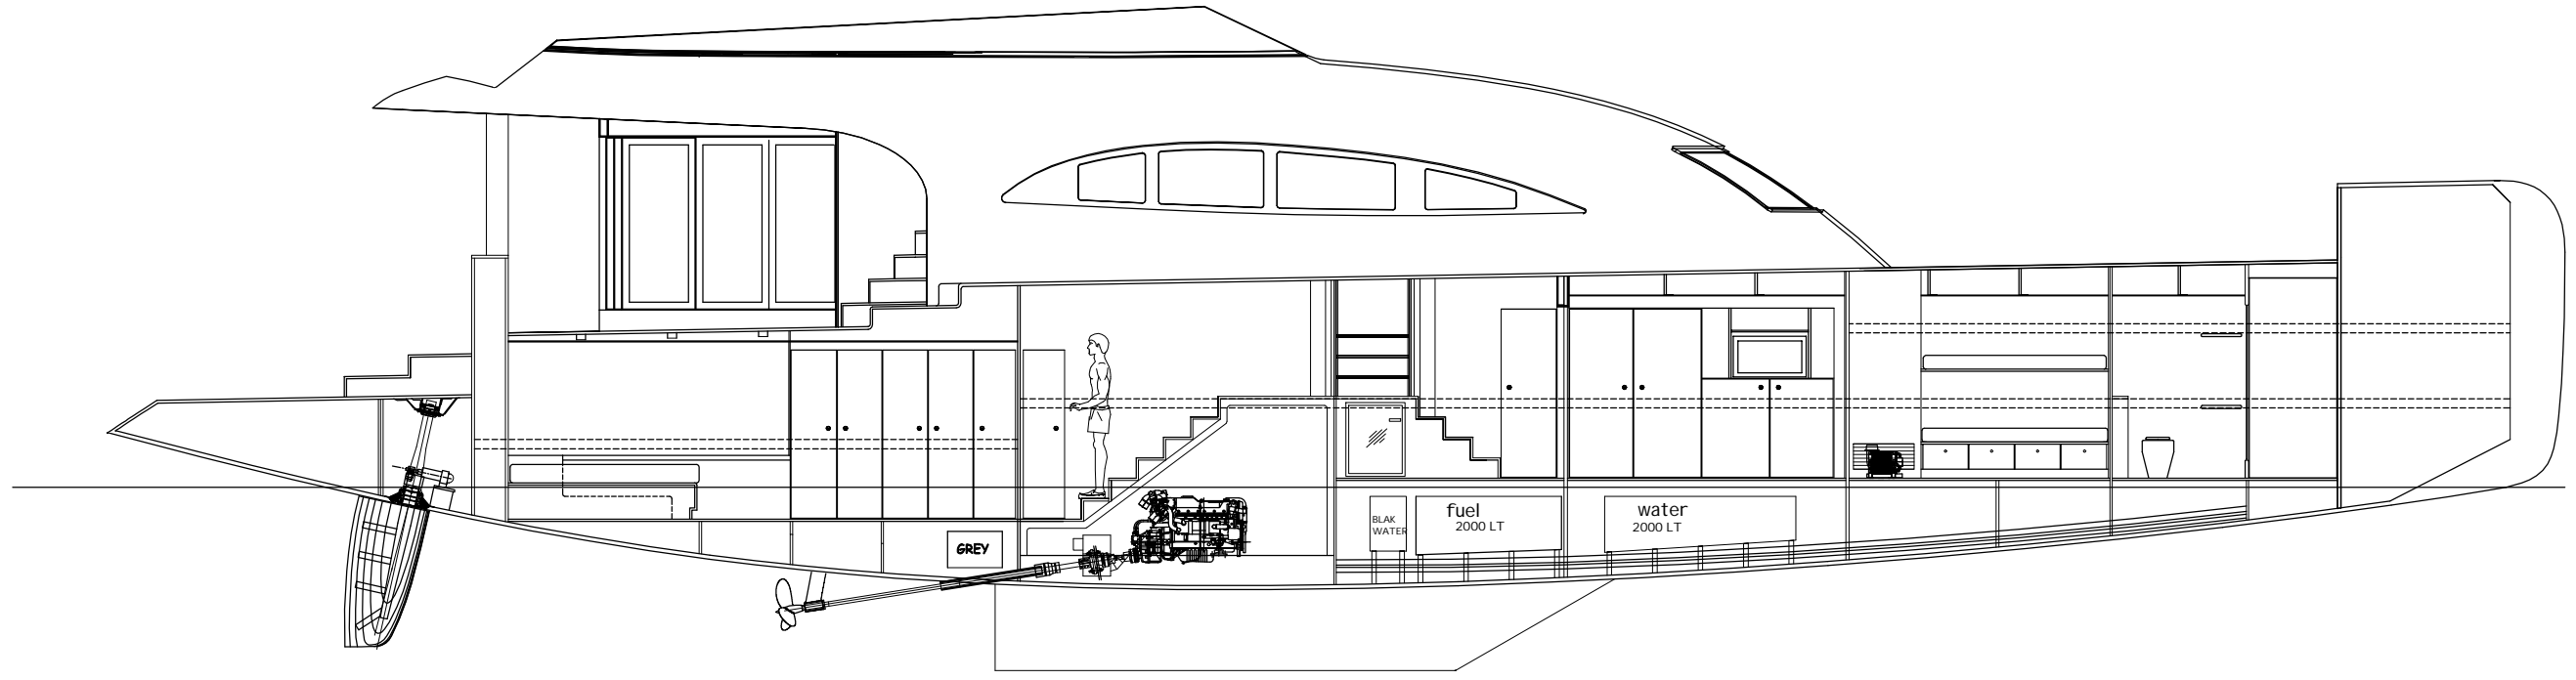

STARBOARD SIDE - INBOARD

27 26 25 24 23 22 21 20 19 18 17 16 15 14 13 12 11 10 9 8 7 6 5 4 3 2 1 0

METERS

STARBOARD SIDE - OUTBOARD

STB HULL LONG. SECTION
LOOKING INBOARD

YOUNG YACHT DESIGN LTD

40 HURSTMERE RD, SUITE 1, TAKAPUNA, AUCKLAND, NEW ZEALAND, Phone: +64 9 486 6661, greg@youngyacht.com

INTERIOR LAYOUT STB ELEVATIONS

YOUNG 90 SAILING CAT

CLIENT:		GENERALE BATEAUX SARL	
PROJECT No:	016	DATE:	23/12/05
DRAWN:	ITAY SIMHONY	SCALE:	1:40
DWG No:	016-005	SIZE:	A1

ISSUE	DATE	REVISIONS DETAILS
A	12/05	GENERAL REVIEW