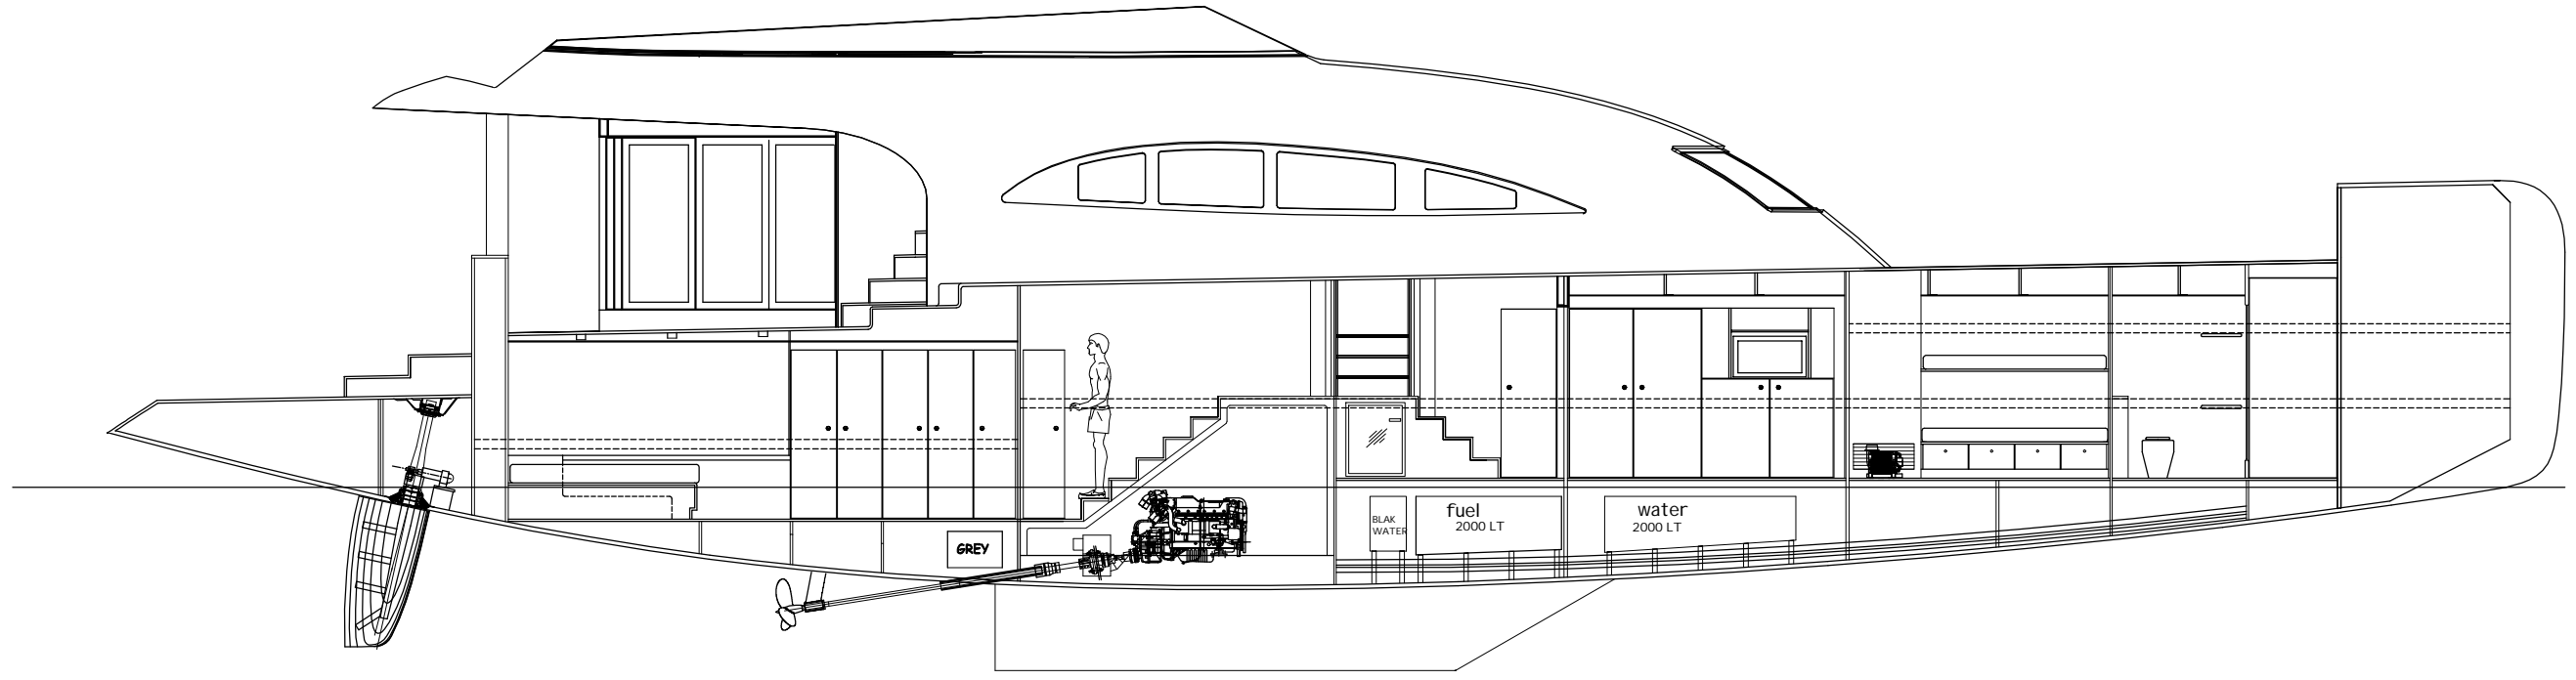

STARBOARD SIDE - INBOARD

27 26 25 24 23 22 21 20 19 18 17 16 15 14 13 12 11 10 9 8 7 6 5 4 3 2 1 0

METERS

STARBOARD SIDE - OUTBOARD

STB HULL LONG. SECTION  
LOOKING INBOARD

INTERIOR LAYOUT STB ELEVATIONS

YOUNG 90 SAILING CAT

CLIENT:		GENERALE BATEAUX SARL	
PROJECT No:	016	DATE:	23/12/05
DRAWN:	ITAY SIMHONY	SCALE:	1:40
DWG No:	016-005	SIZE:	A1

ISSUE	DATE	REVISIONS DETAILS
A	12/05	GENERAL REVIEW

YOUNG YACHT DESIGN LTD

40 HURSTMERE RD, SUITE 1, TAKAPUNA, AUCKLAND, NEW ZEALAND, Phone: +64 9 486 6661, greg@youngyacht.com