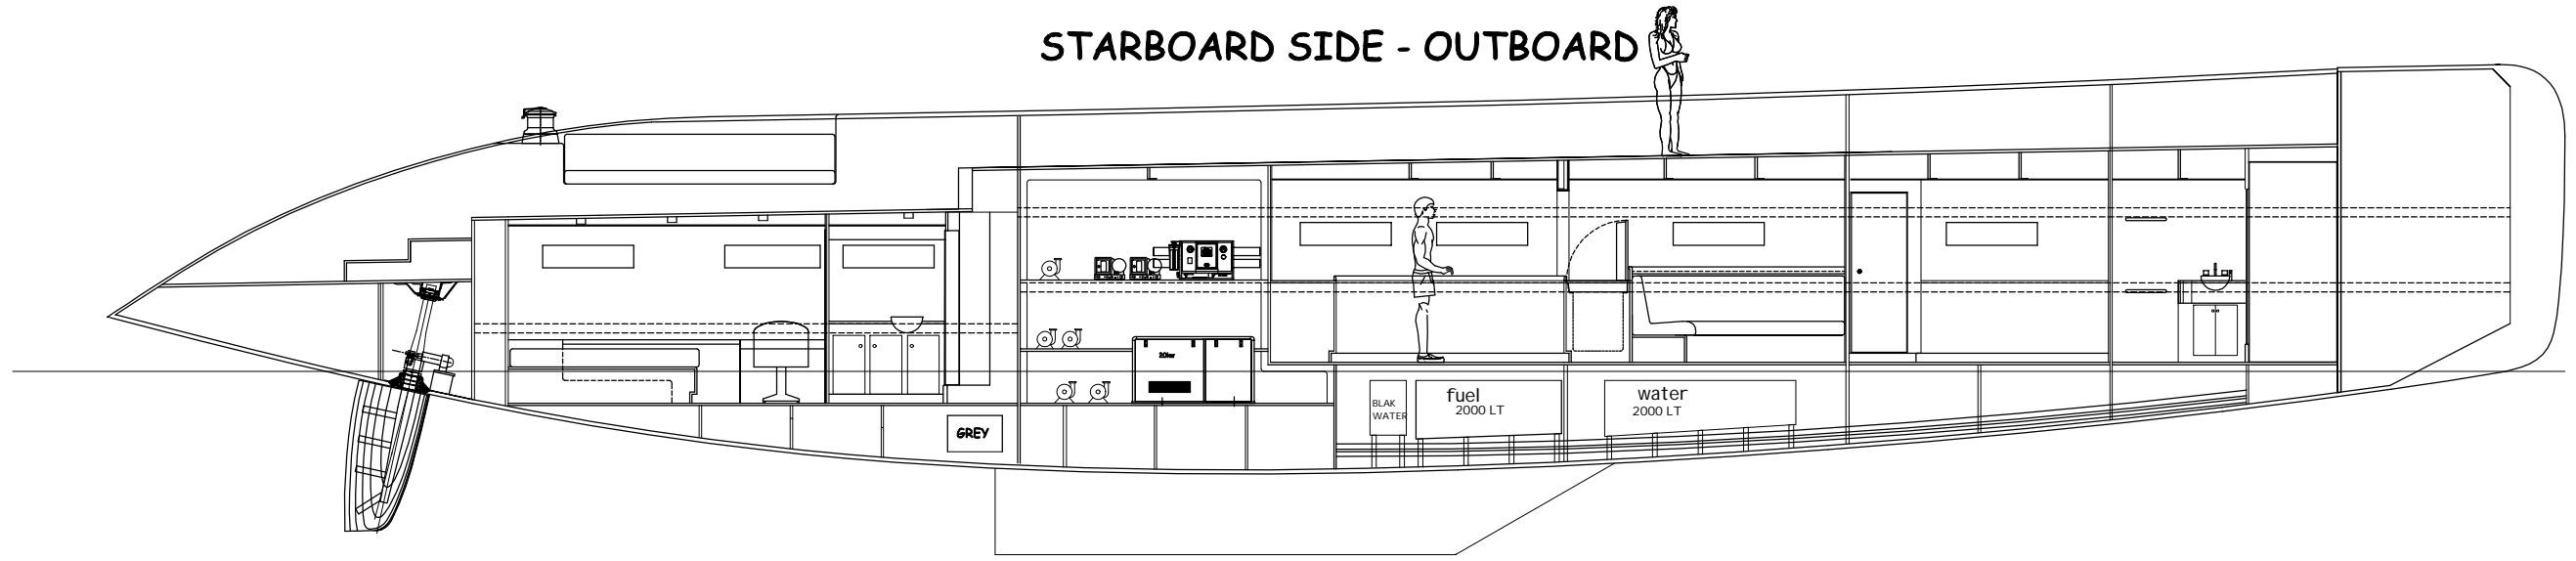

STARBOARD SIDE - INBOARD

27 26 25 24 23 22 21 20 19 18 17 16 15 14 13 12 11 10 9 8 7 6 5 4 3 2 1 0

METERS

STARBOARD SIDE - OUTBOARD

STB HULL LONG. SECTION  
LOOKING INBOARD

INTERIOR LAYOUT STB ELEVATIONS

YOUNG 90 SAILING CAT

CLIENT:		GENERALE BATEAUX SARL	
PROJECT No:	016	DATE:	23/12/05
DRAWN:	ITAY SIMHONY	SCALE:	1:40
DWG No:	016-005	SIZE:	A1

ISSUE	DATE	REVISIONS DETAILS
A	12/05	GENERAL REVIEW

YOUNG YACHT DESIGN LTD

40 HURSTMERE RD, SUITE 1, TAKAPUNA, AUCKLAND, NEW ZEALAND, Phone: +64 9 486 6661, greg@youngyacht.com