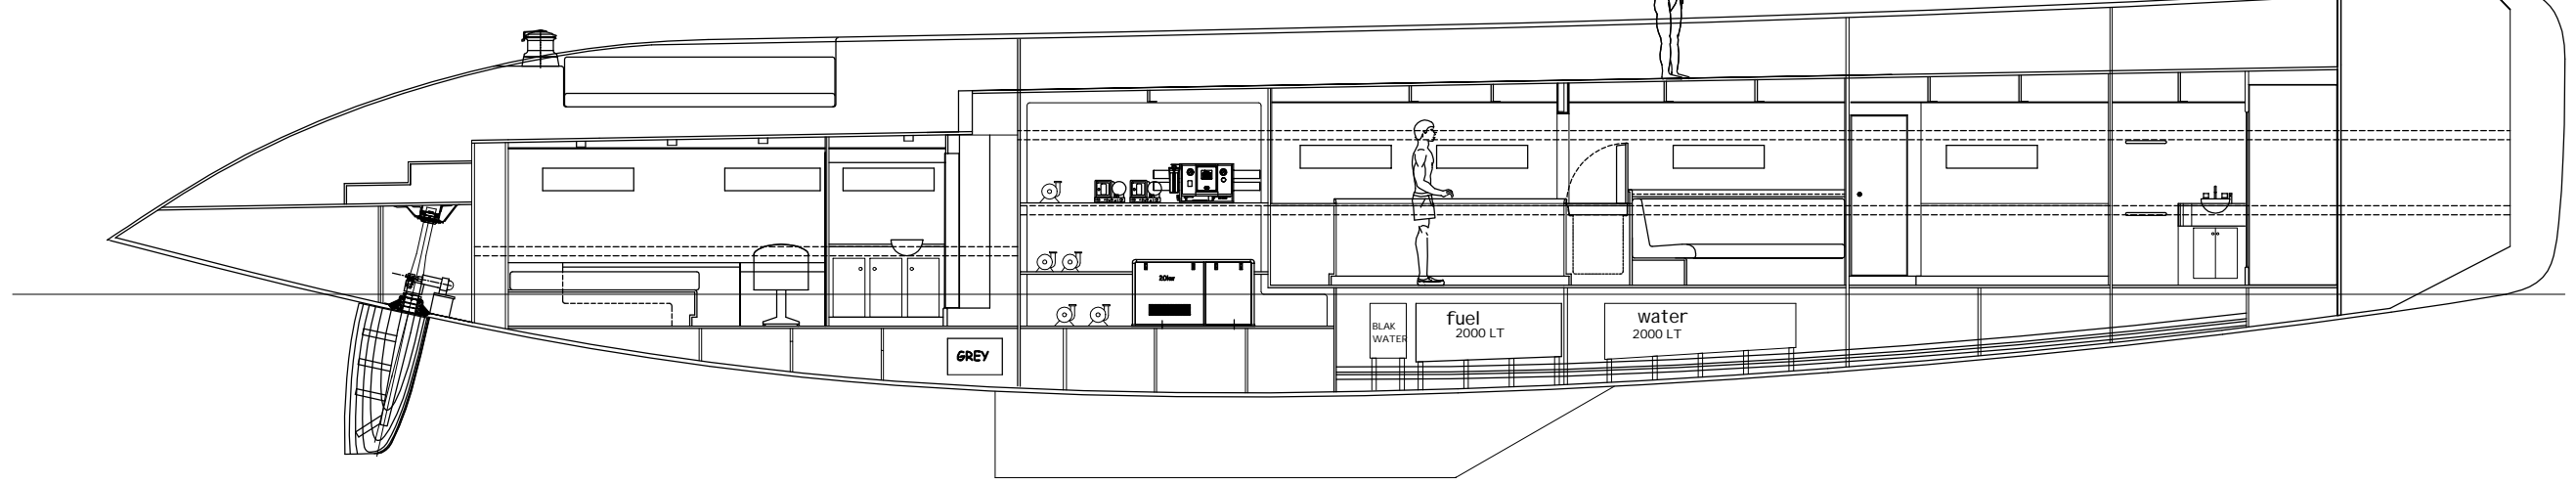

STARBOARD SIDE - INBOARD

27 26 25 24 23 22 21 20 19 18 17 16 15 14 13 12 11 10 9 8 7 6 5 4 3 2 1 0

METERS

STARBOARD SIDE - OUTBOARD

STB HULL LONG. SECTION
LOOKING INBOARD

YOUNG YACHT DESIGN LTD

40 HURSTMERE RD, SUITE 1, TAKAPUNA, AUCKLAND, NEW ZEALAND, Phone: +64 9 486 6661, greg@youngyacht.com

INTERIOR LAYOUT STB ELEVATIONS

YOUNG 90 SAILING CAT

CLIENT:		GENERALE BATEAUX SARL	
PROJECT No:	016	DATE:	23/12/05
DRAWN:	ITAY SIMHONY	SCALE:	1:40
DWG No:	016-005	SIZE:	A1

ISSUE	DATE	REVISIONS DETAILS
A	12/05	GENERAL REVIEW