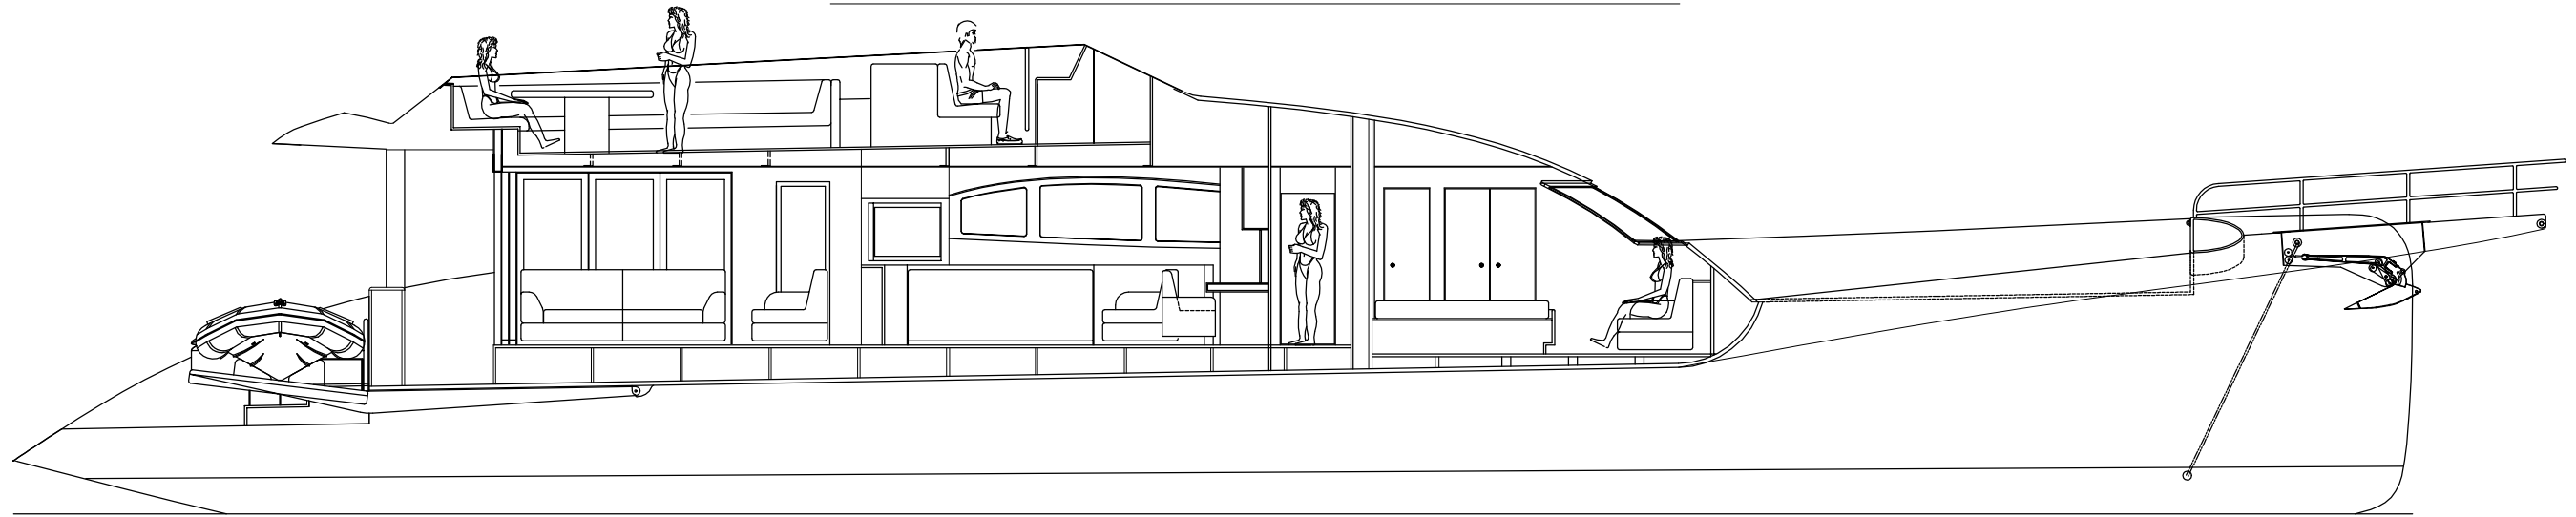

LONGITUDINAL SECTION ON LOOKING TO PORT

27 26 25 24 23 22 21 20 19 18 17 16 15 14 13 12 11 10 9 8 7 6 5 4 3 2 1 0

METERS

CABIN INTERIOR LAYOUT			
YOUNG 90 SAILING CAT			
CLIENT:		GENERALE BATEAUX SARL	
PROJECT No:	016	DATE:	23/12/05
DRAWN:	ITAY SIMHONY	SCALE:	1:40
DWG No:	016-006	SIZE:	A1