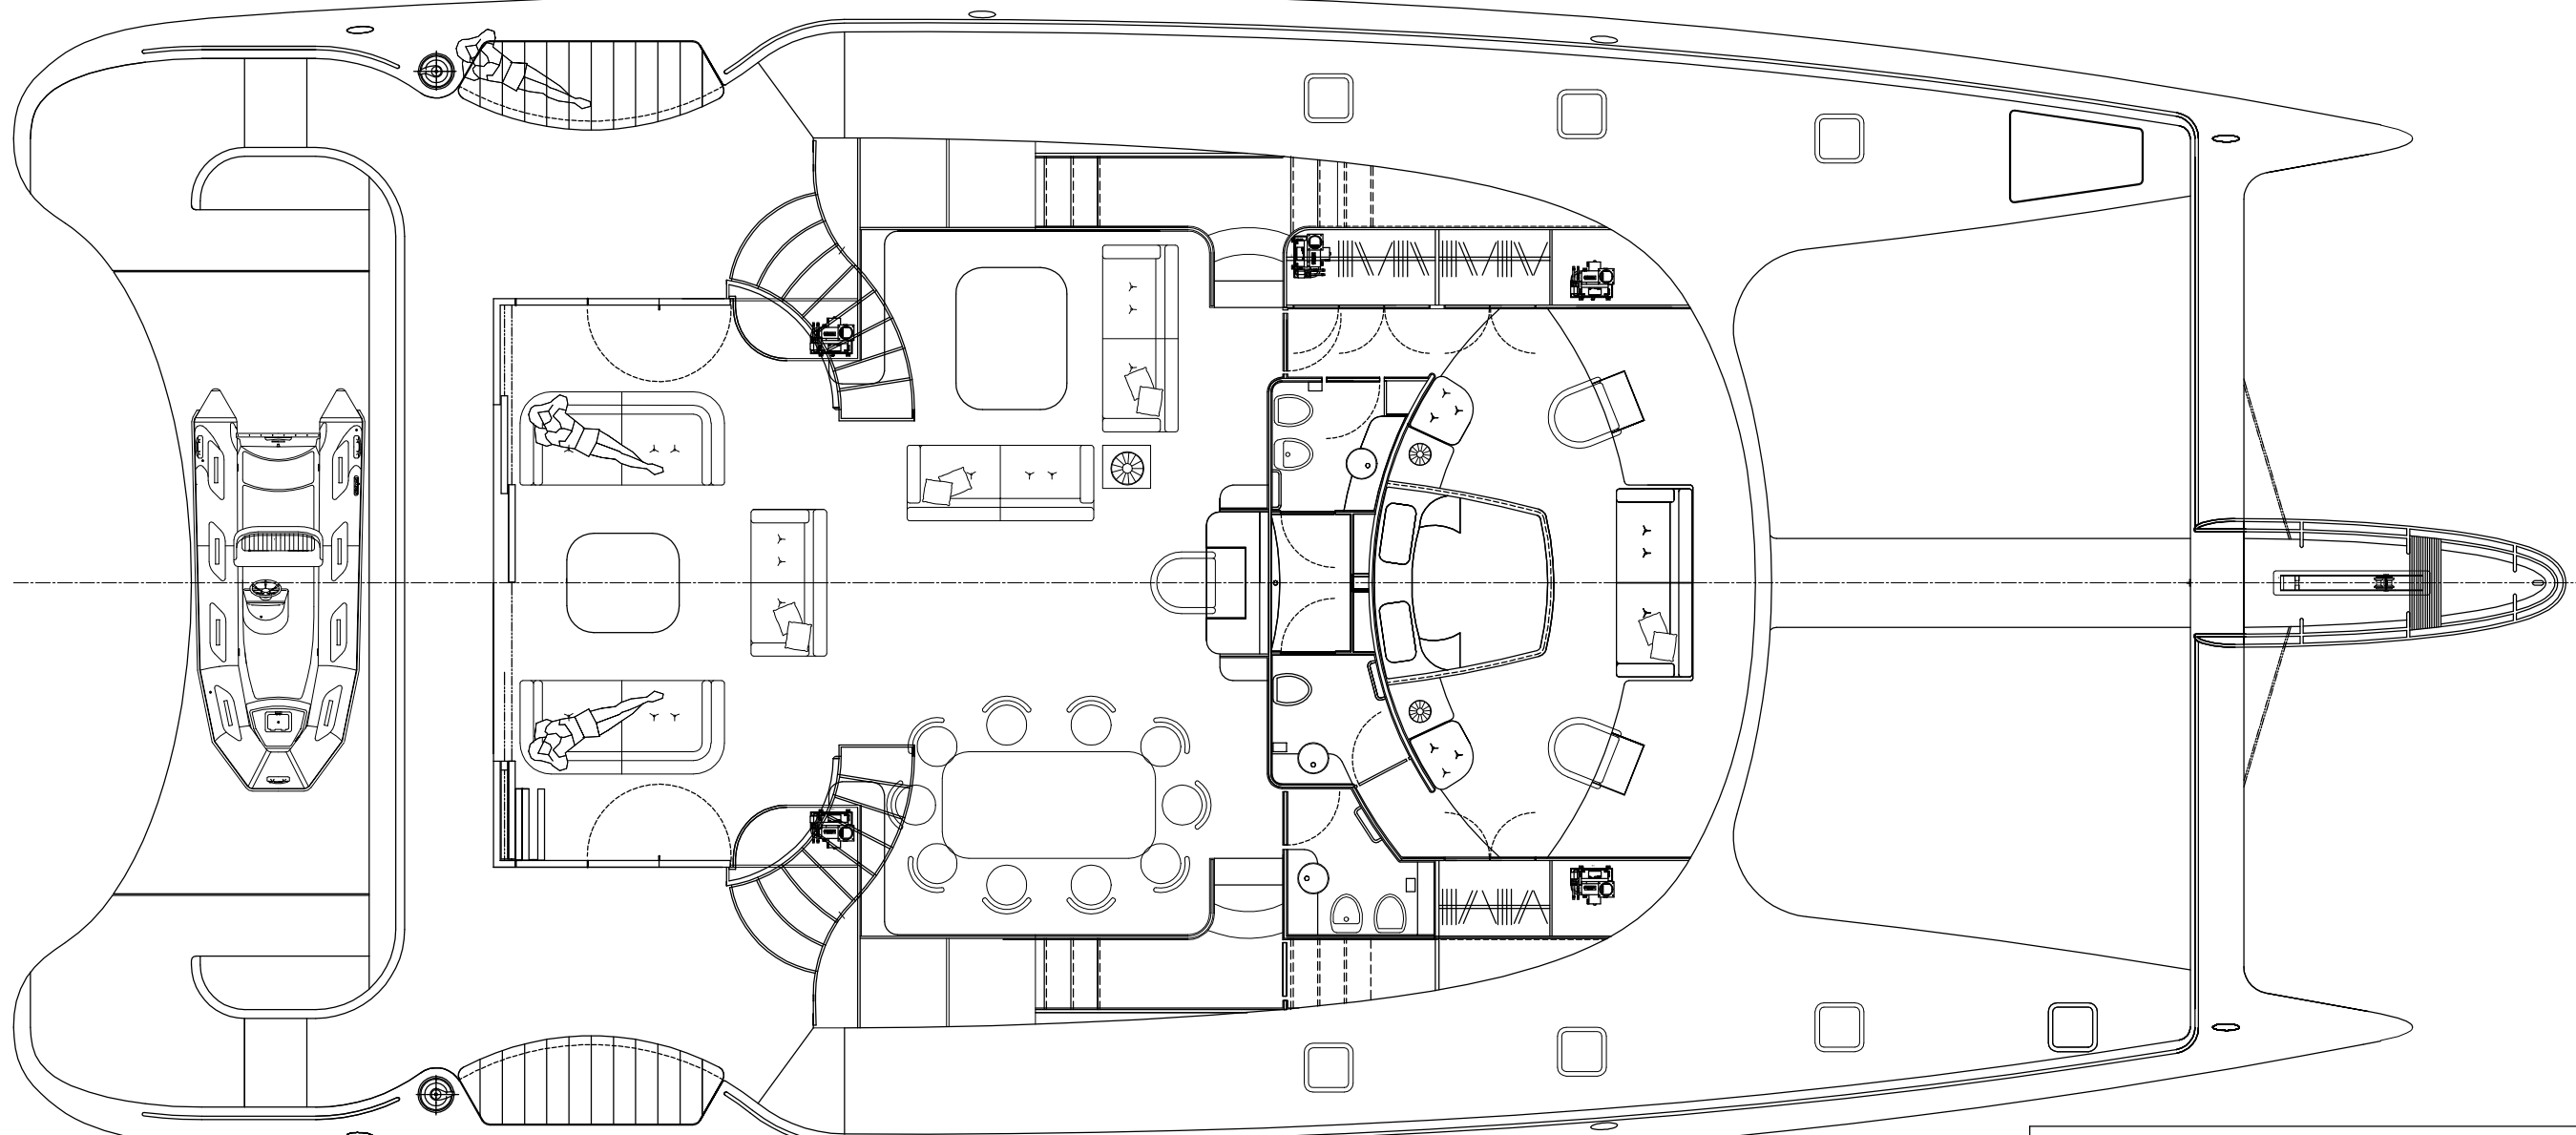

LONGITUDINAL SECTION ON LOOKING TO PORT

27 26 25 24 23 22 21 20 19 18 17 16 15 14 13 12 11 10 9 8 7 6 5 4 3 2 1 0

METERS

CABIN INTERIOR LAYOUT			
YOUNG 90 SAILING CAT			
CLIENT:		GENERALE BATEAUX SARL	
PROJECT No:	016	DATE:	23/12/05
DRAWN:	ITAY SIMHONY	SCALE:	1:40
DWG No:	016-006	SIZE:	A1