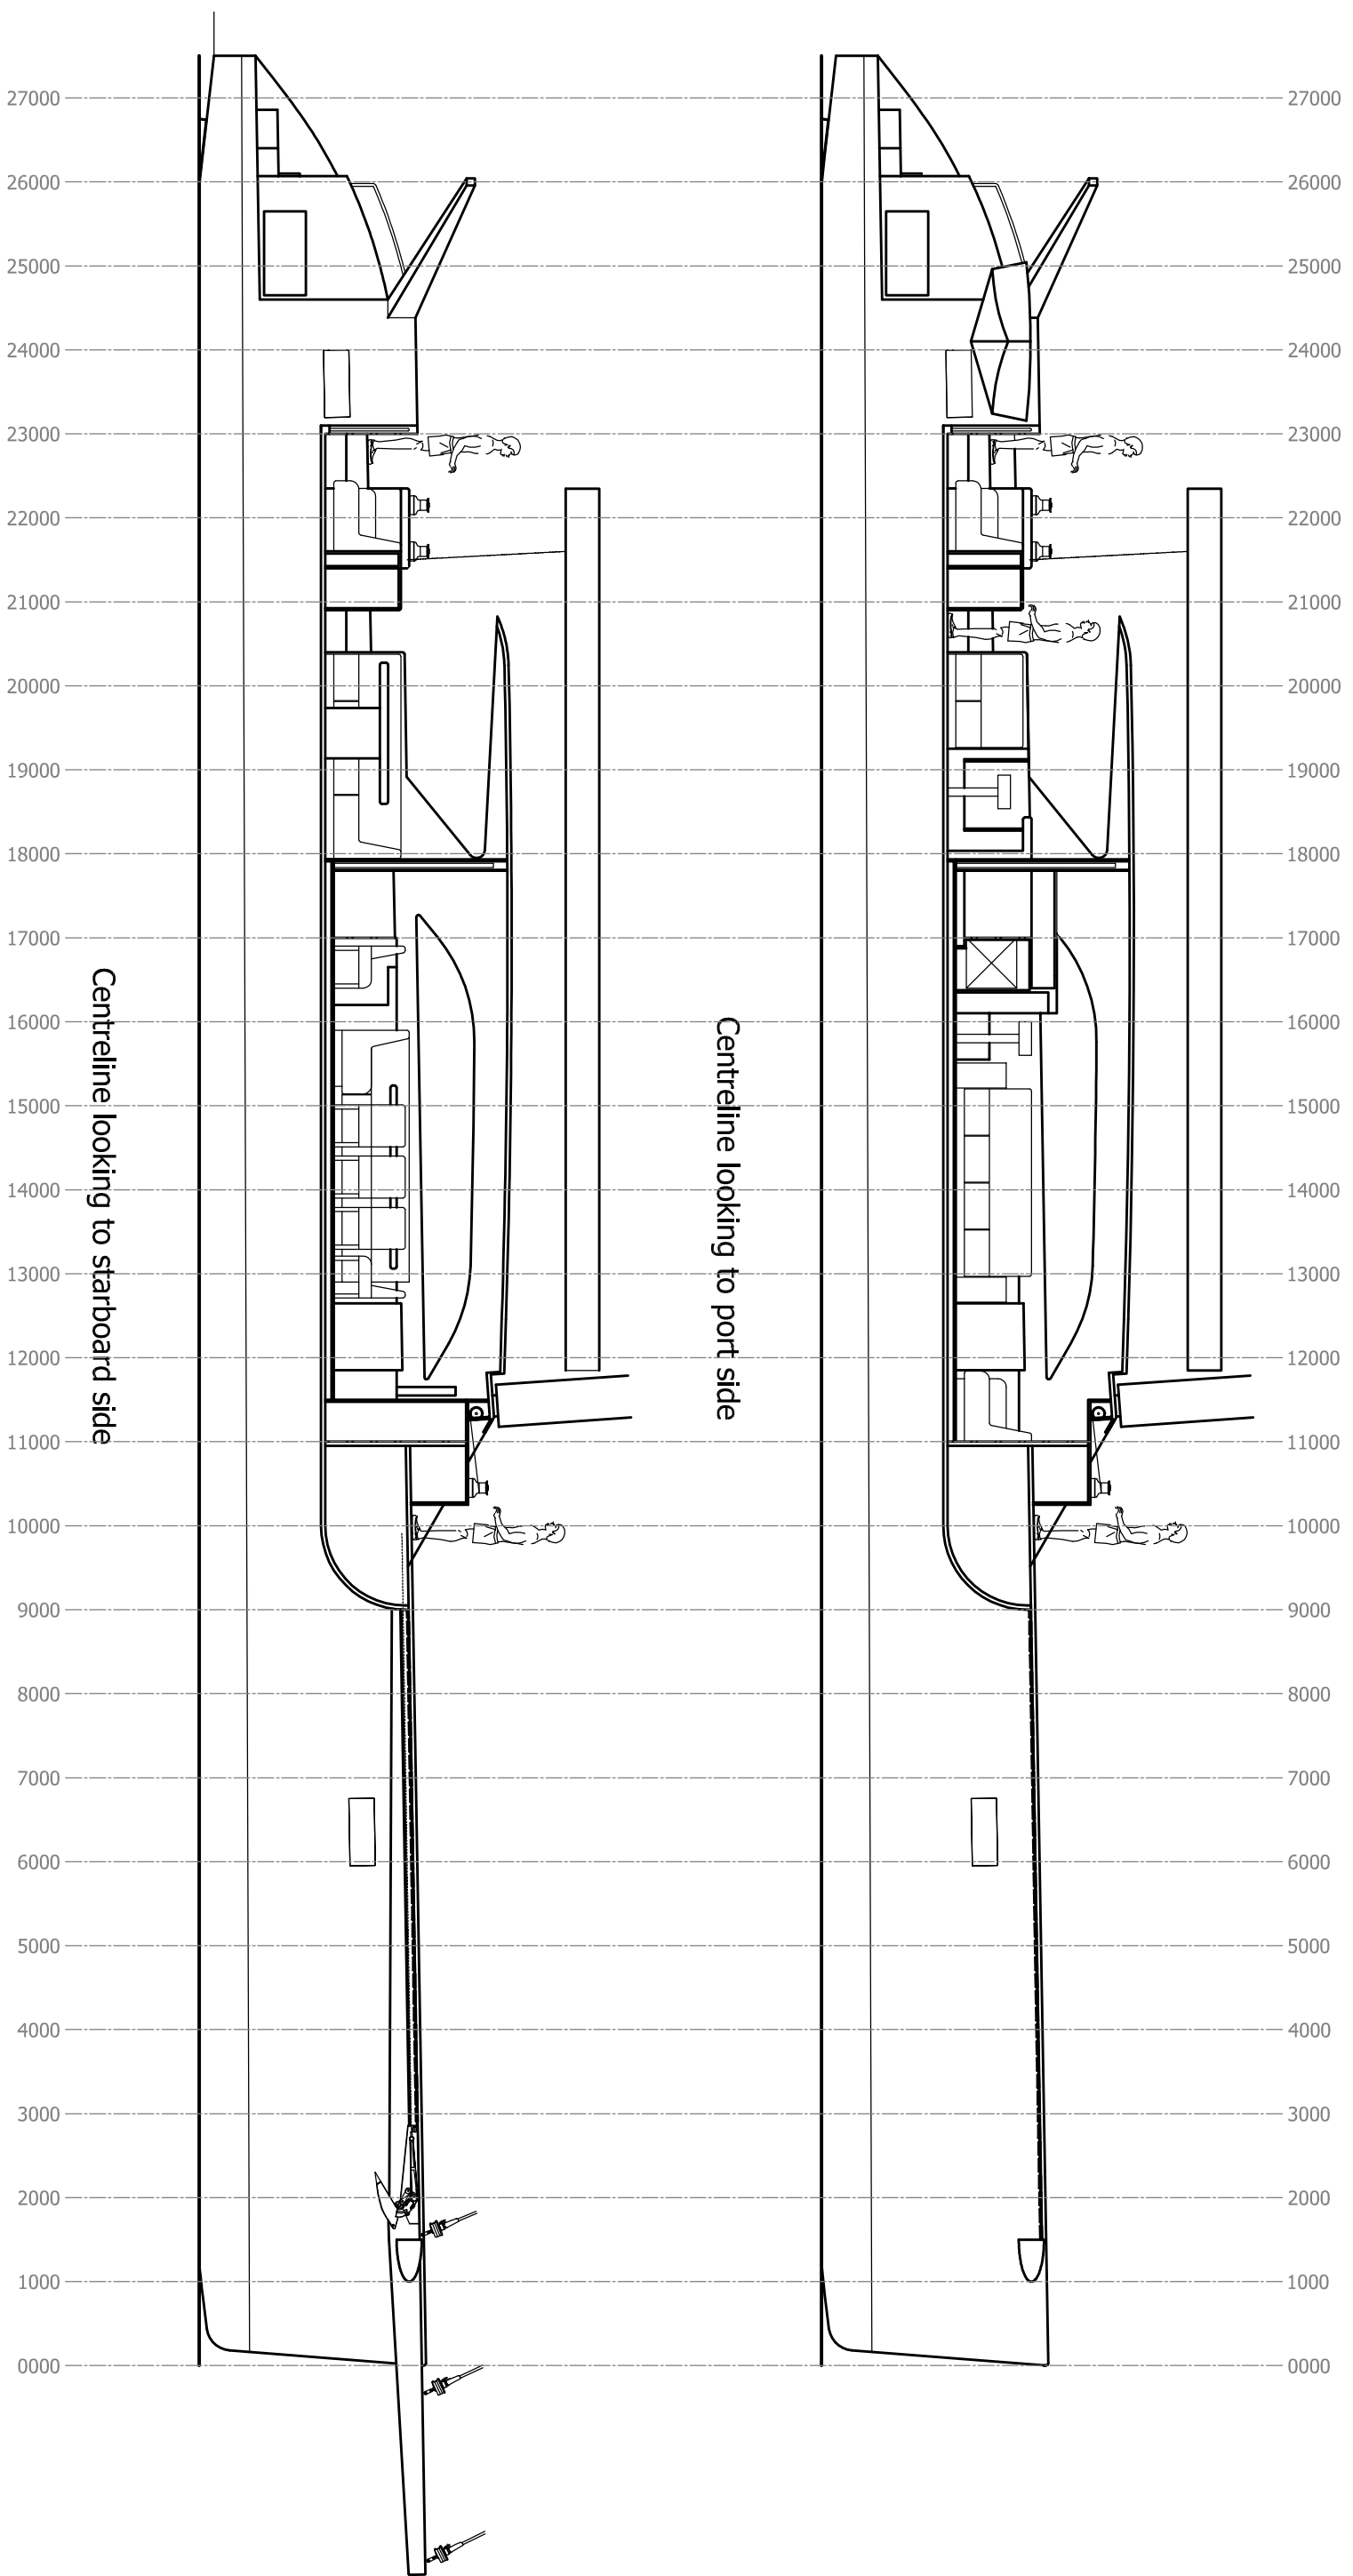

Saloon Centreline

The Young 90 Catamaran

CLIENT: Tony Lawson

PROJECT No: 018

DRAWN: GREG YOUNG

DWG No: 018- Study print

DATE: July 2007

SCALE: 1:80

SIZE: A3