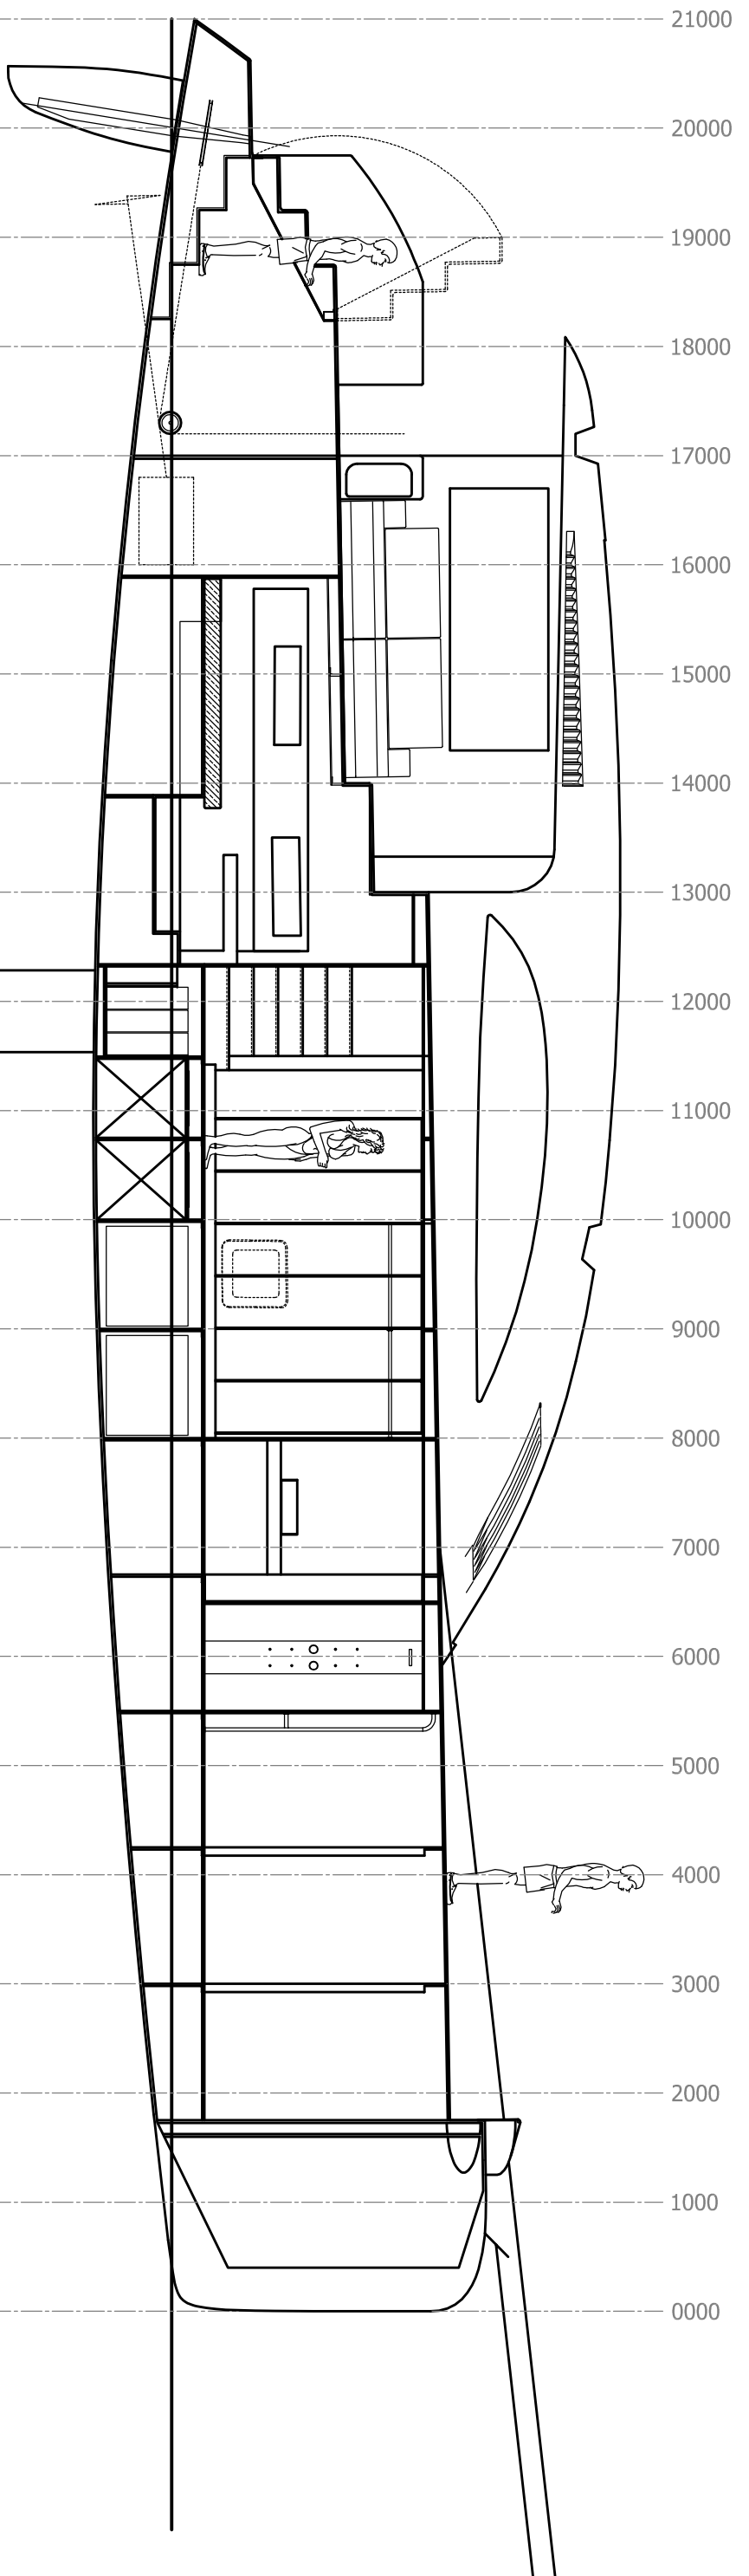

Copyright Young Yacht Design Ltd. No part of these plans or the information contained within them may be reproduced or otherwise copied unless written permission is obtained from Young Yacht Design Ltd first.
Young Yacht Design Ltd, PO Box 33212, Takapuna 0740, Auckland, New Zealand. Ph + 64 9 486 6661 or +64 21 486 069

YOUNG YACHT DESIGN LTD

Port hull centreline looking outboard

Port hull centreline looking inboard

Port Hull Centreline
The Young 69 Catamaran

CLIENT:	Giambattista Giannoccaro	DATE:	May 2007
PROJECT No.:	016	DRAWN:	GREG YOUNG
DRAWN:	GREG YOUNG	SCALE:	1:60
DWG No.:	016- Study print	SIZE:	A3