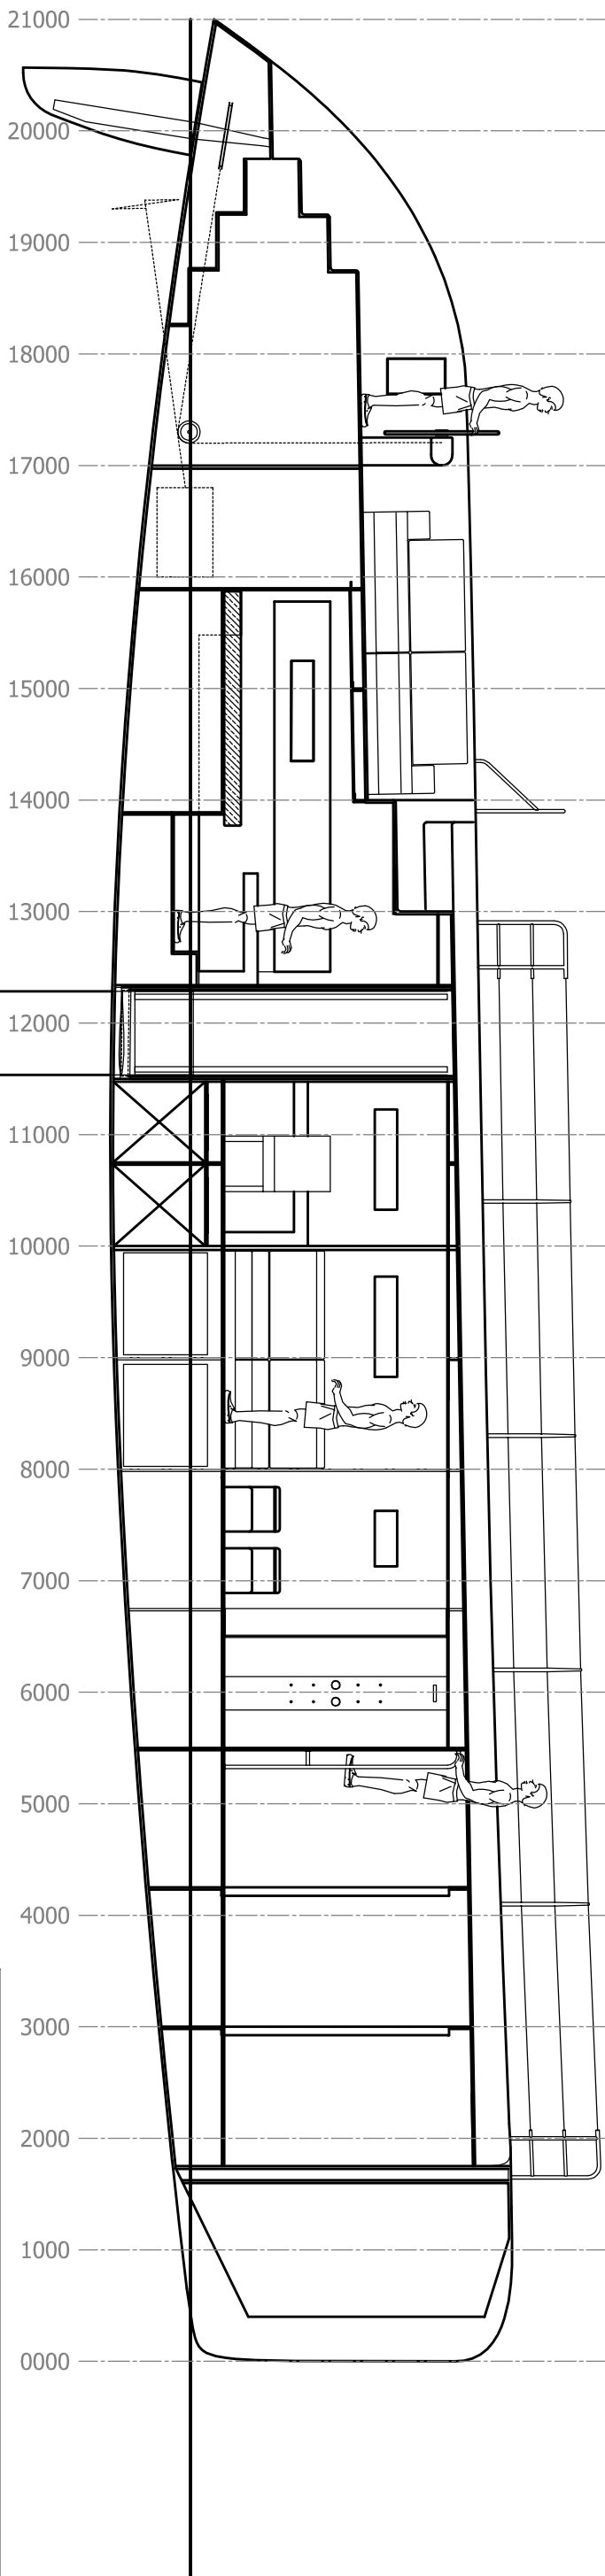

Copyright Young Yacht Design Ltd. No part of these plans or the information contained within them may be reproduced or otherwise copied unless written permission is obtained from Young Yacht Design Ltd first.
Young Yacht Design Ltd, PO Box 33212, Takapuna 0740, Auckland, New Zealand. Ph + 64 9 486 6661 or +64 21 486 069

YOUNG YACHT DESIGN LTD

Port hull centreline looking outboard

Port hull centreline looking inboard

Port Hull Centreline
The Young 69 Catamaran

CLIENT:	Giambattista Giannoccaro	DATE:	May 2007
PROJECT No.:	016	DRAWN:	GREG YOUNG
DRAWN:	GREG YOUNG	SCALE:	1:60
DWG No.:	016- Study print	SIZE:	A3