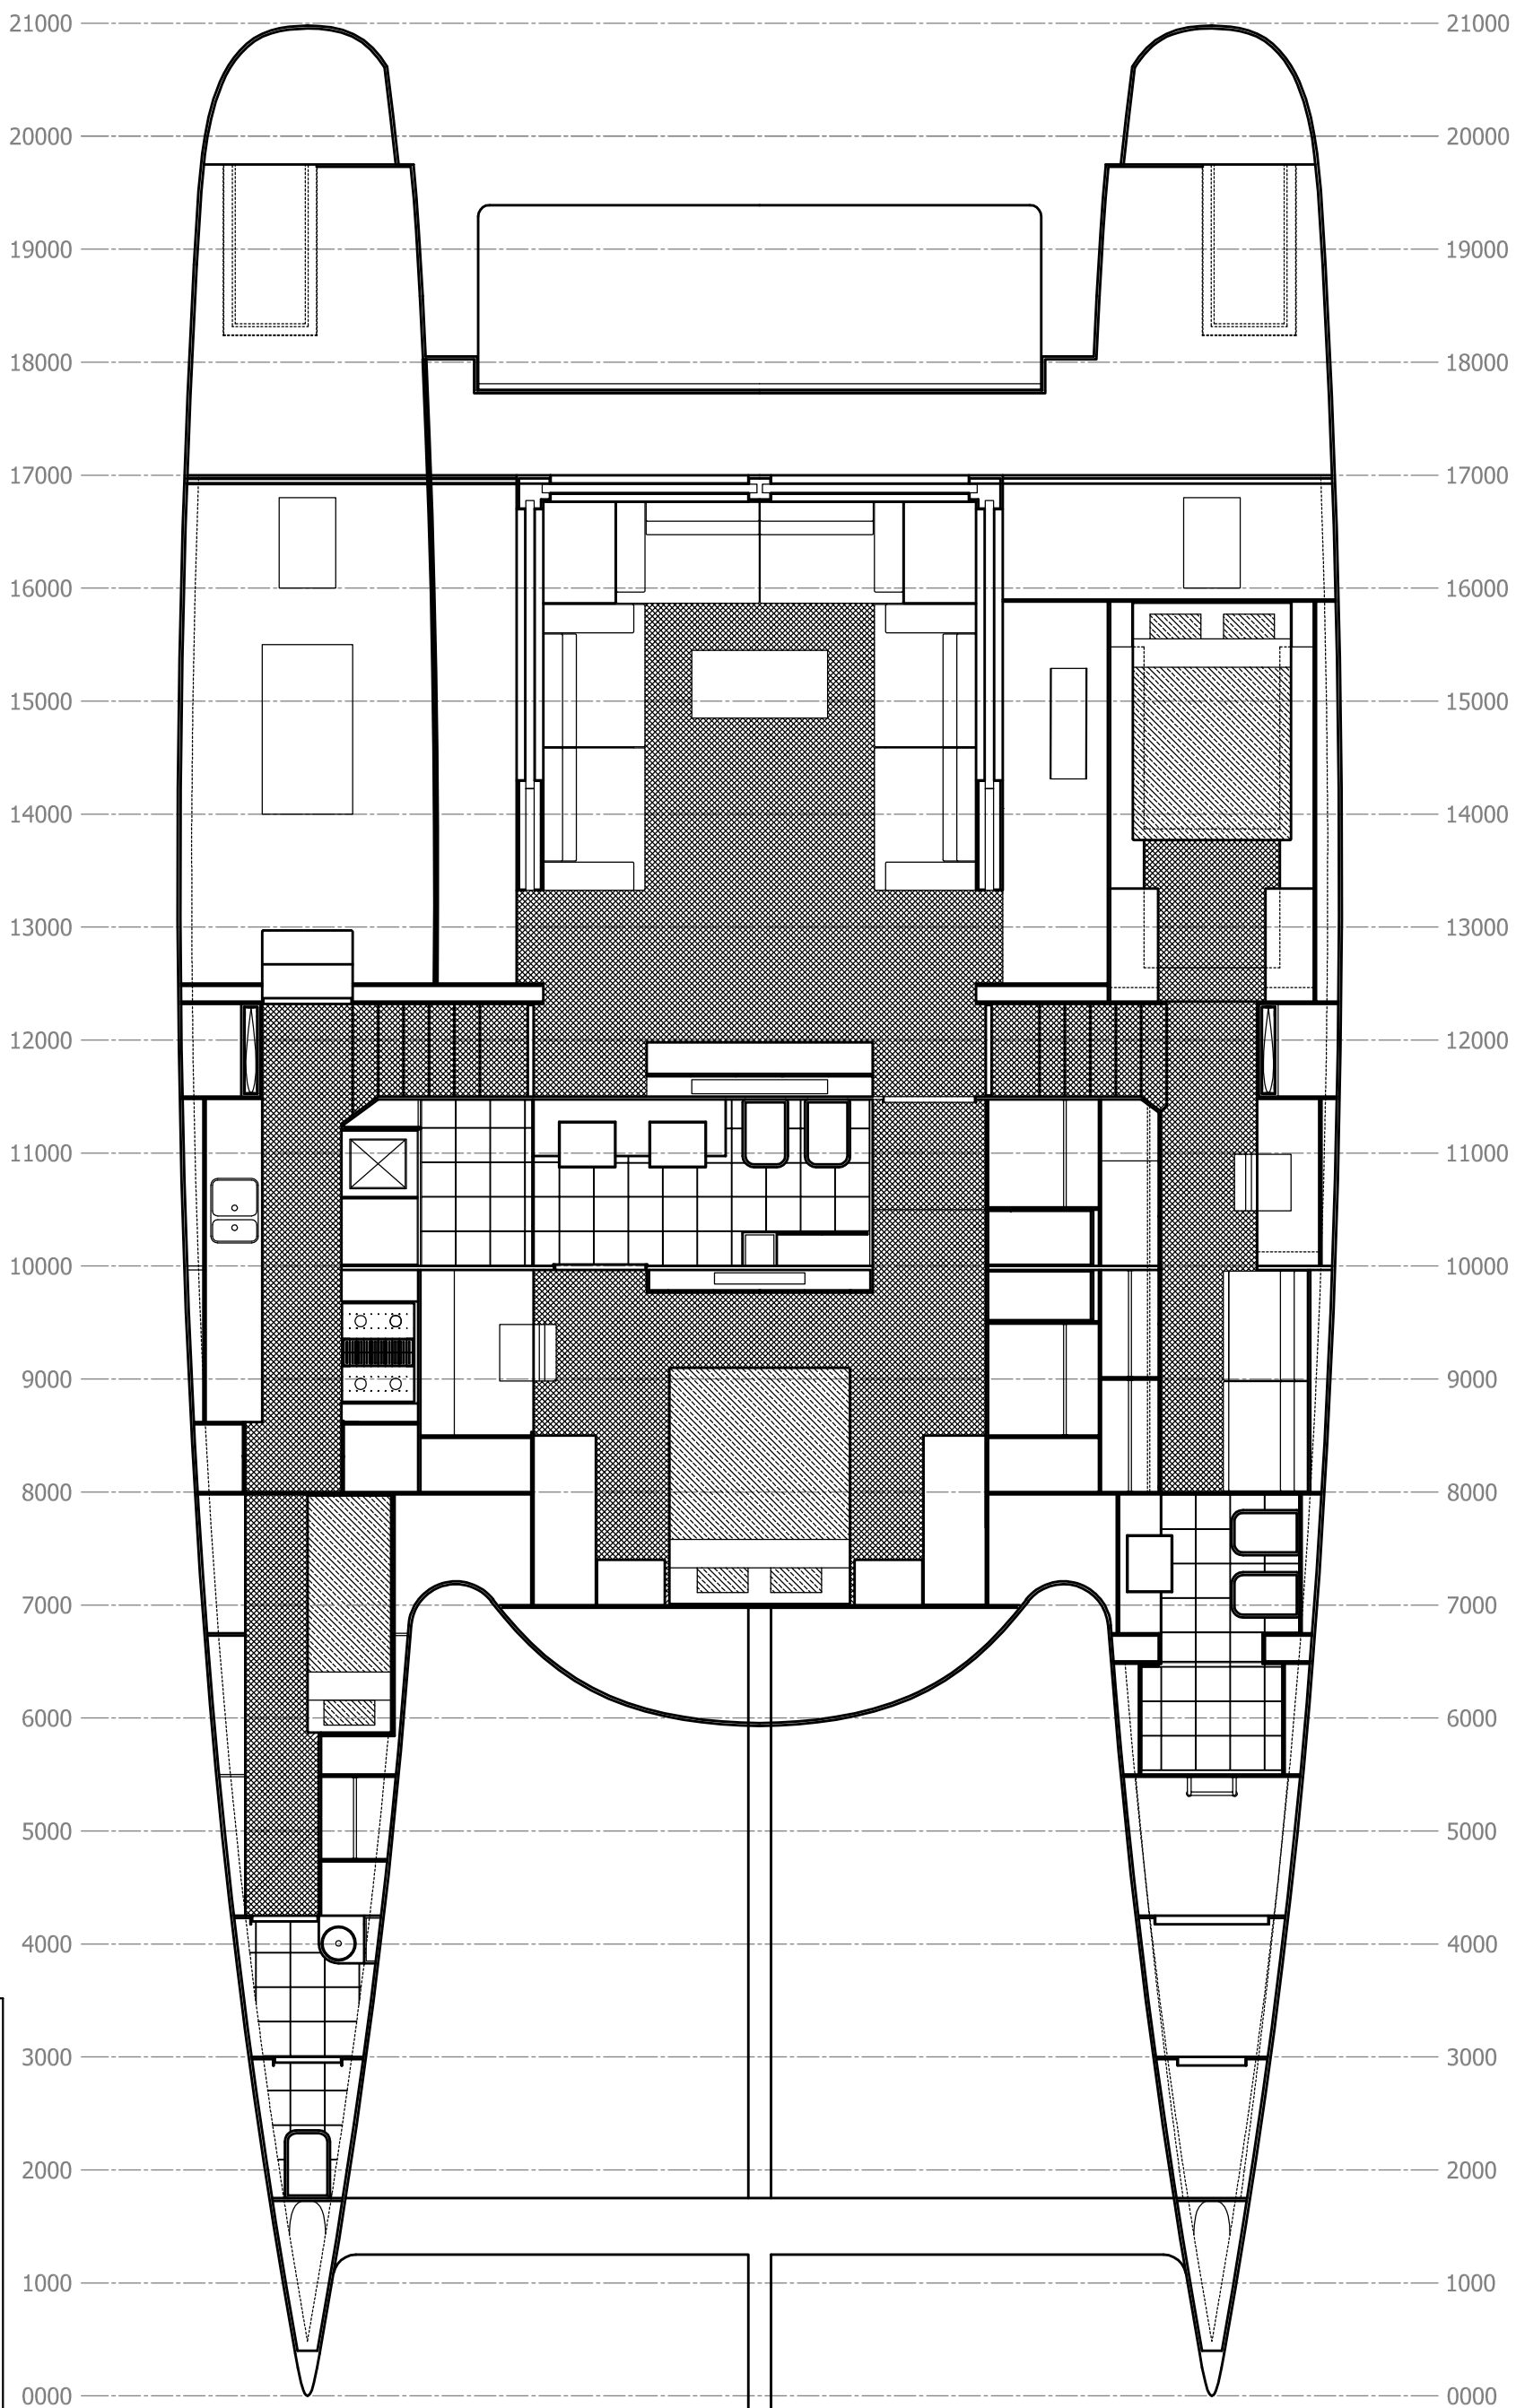

Interior Layout

The Young 69 Catamaran

CLIENT:	Giambatista Giamnocaro	DATE:	May 2007
PROJECT No:	016	SCALE:	1:60
DRAWN:	GREG YOUNG	SIZE:	A3
DWG No:	016- Study print		