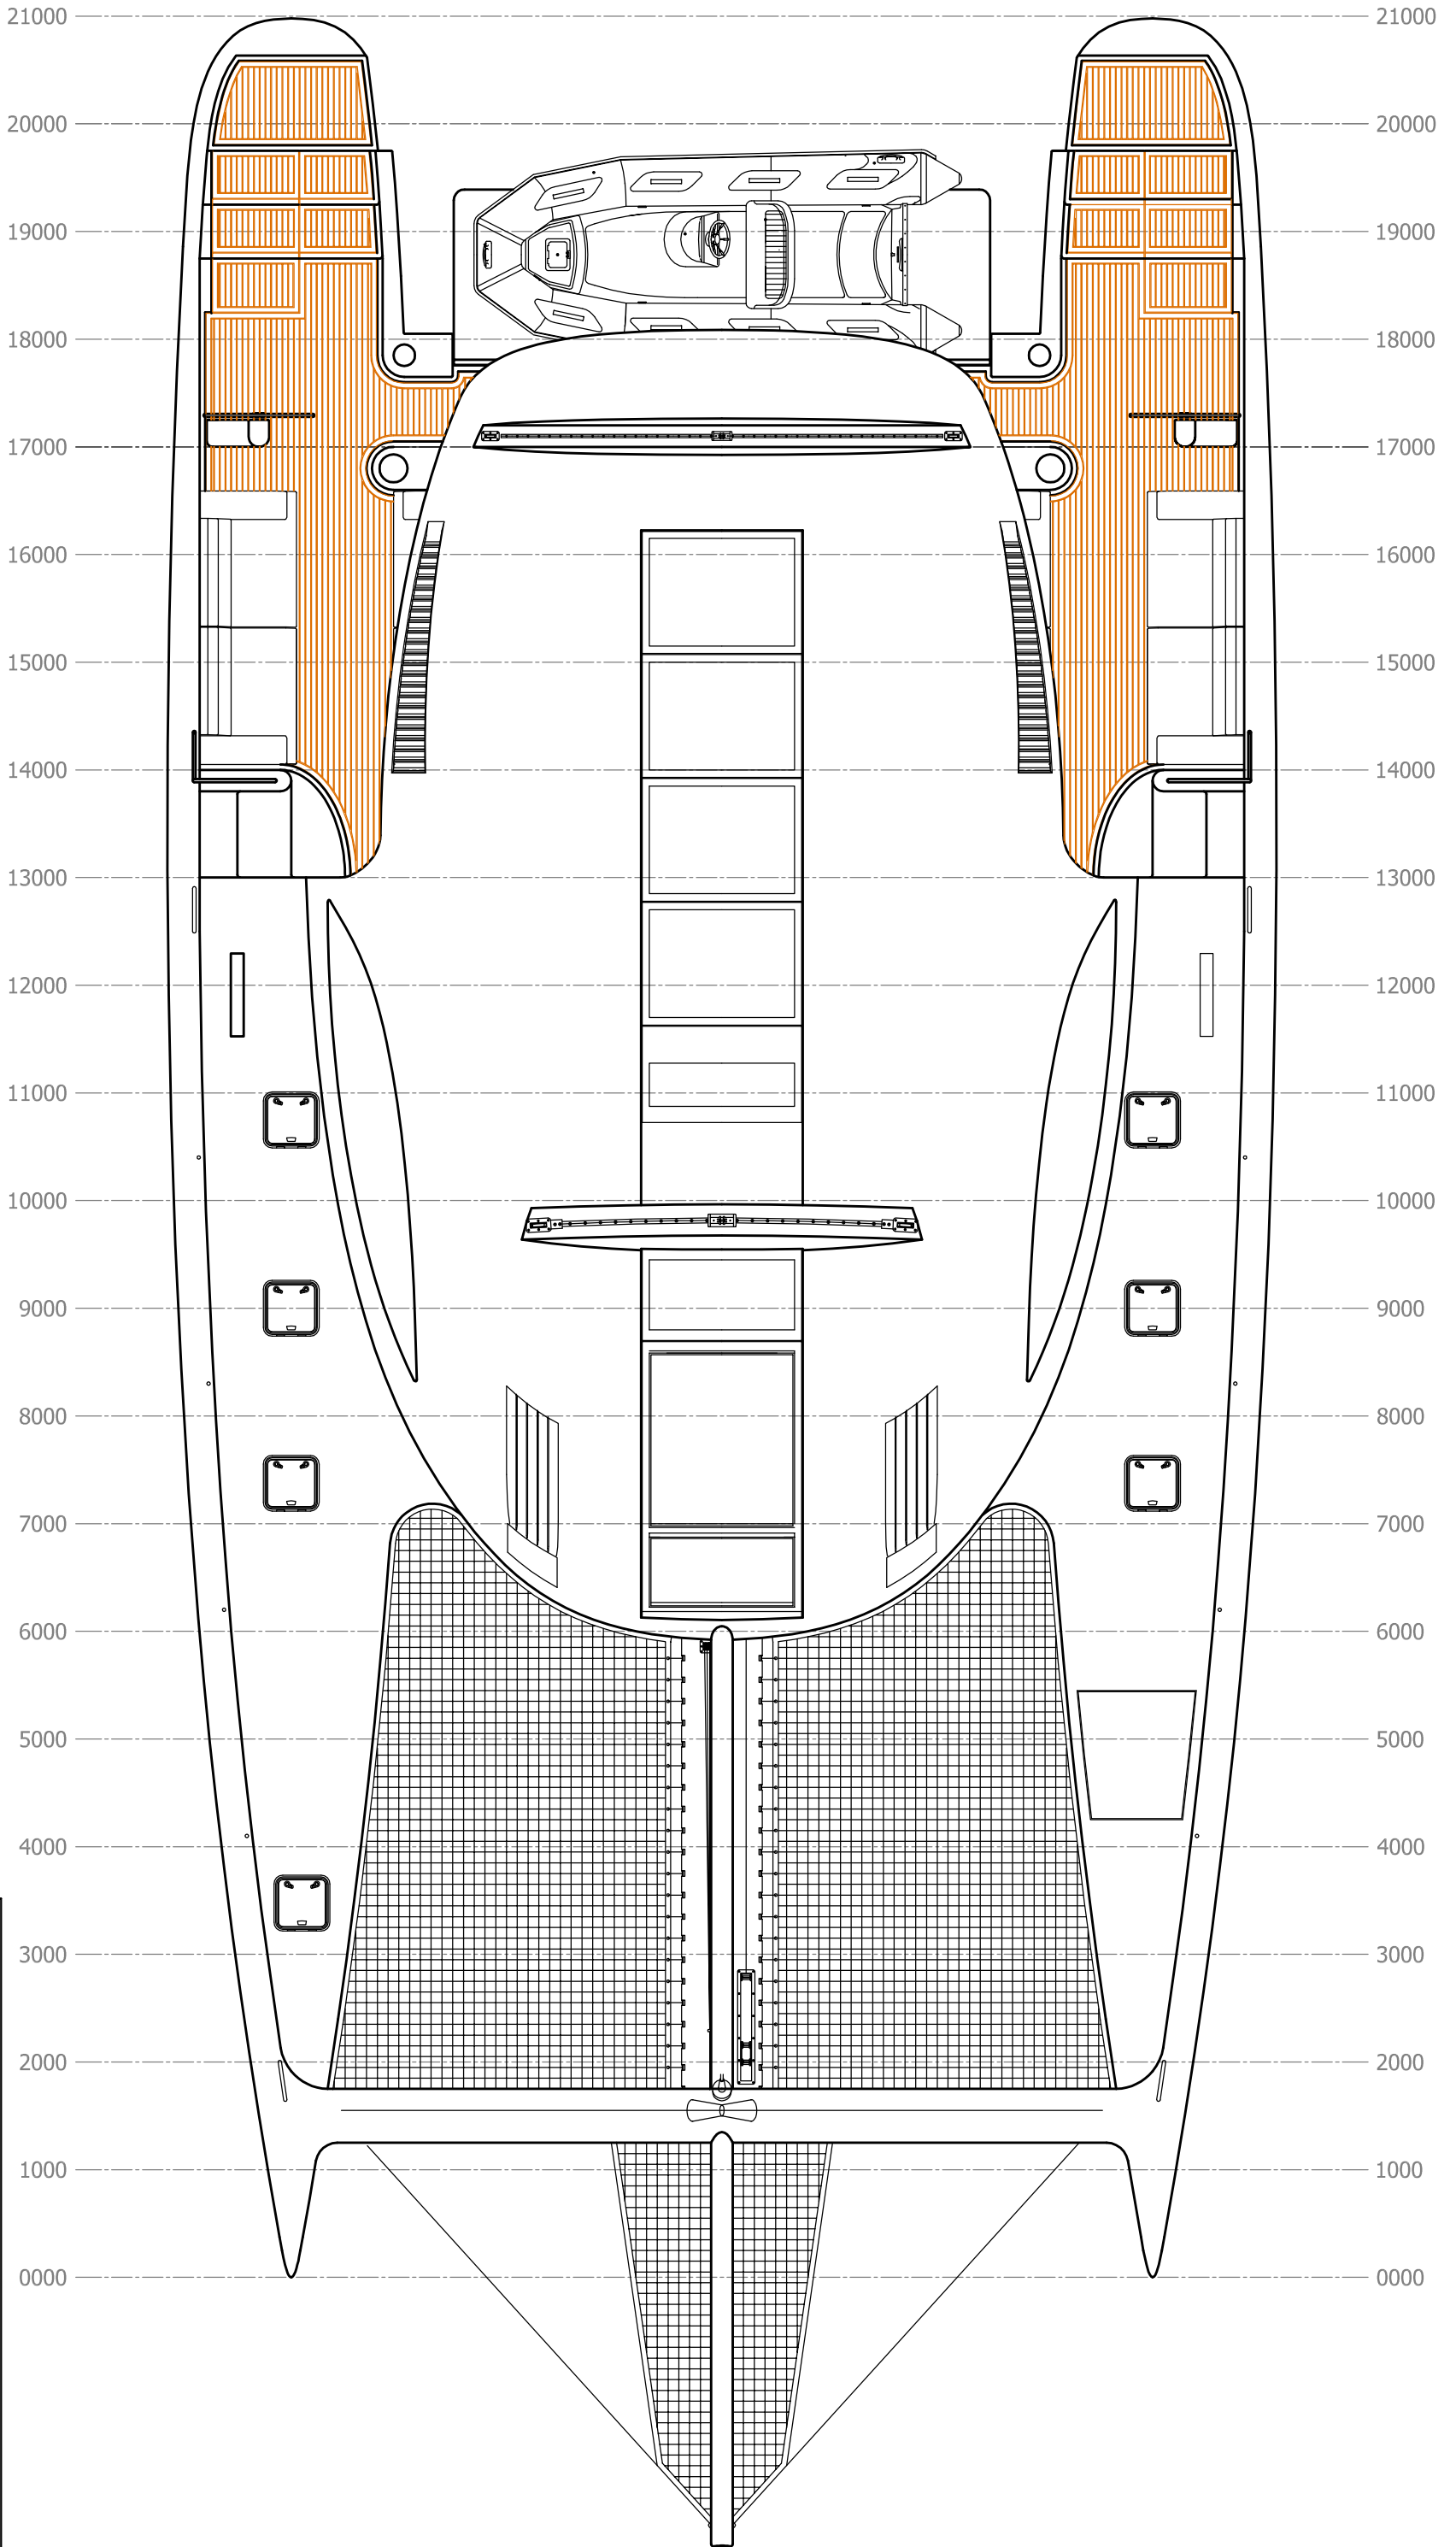

Deck Plan

The Young 69 Catamaran

CLIENT:	Giambattista Giamnoccaro	DATE:	May 2007
PROJECT No:	016	SCALE:	1:60
DRAWN:	GREG YOUNG	SIZE:	A3
DWG No:	016- Study print		