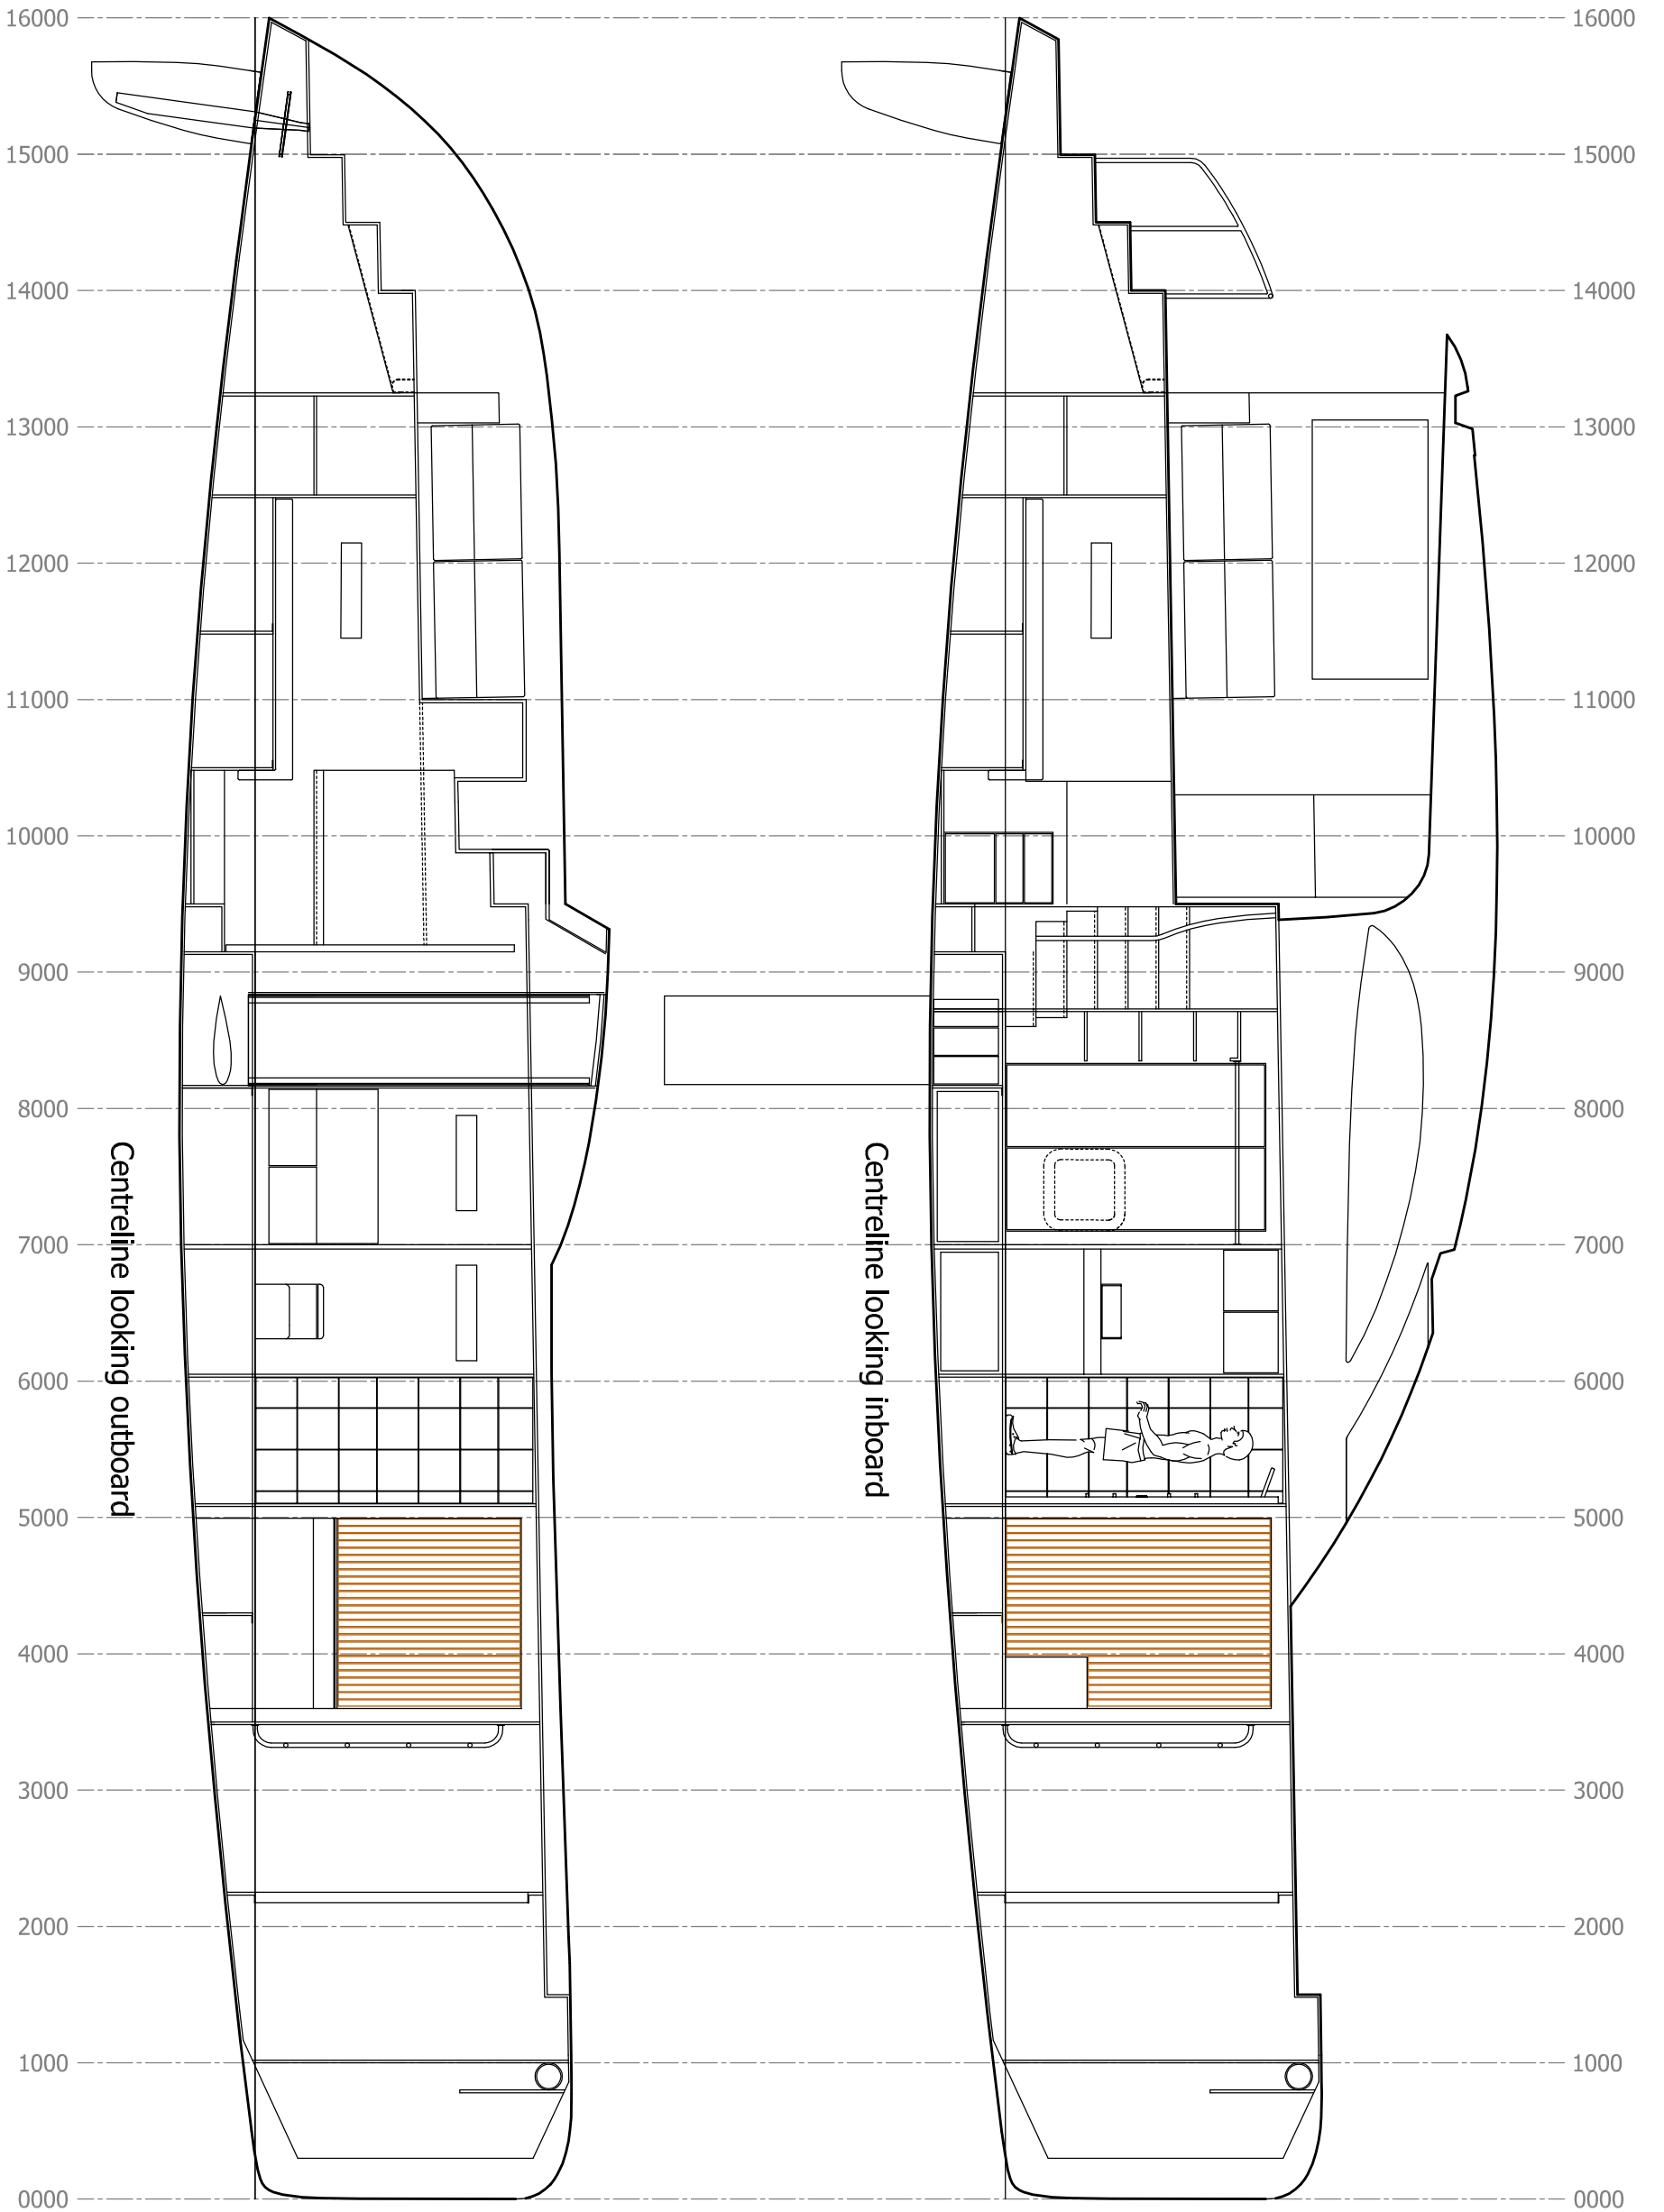

YOUNG YACHT DESIGN LTD

Port Hull Centreline

The Young 52 Catamaran

CLIENT:	David Otto	DATE:	May 2007
PROJECT No:	017	SCALE:	1:50
DRAWN:	GREG YOUNG	SIZE:	A3
DWG No:	017- Study print		