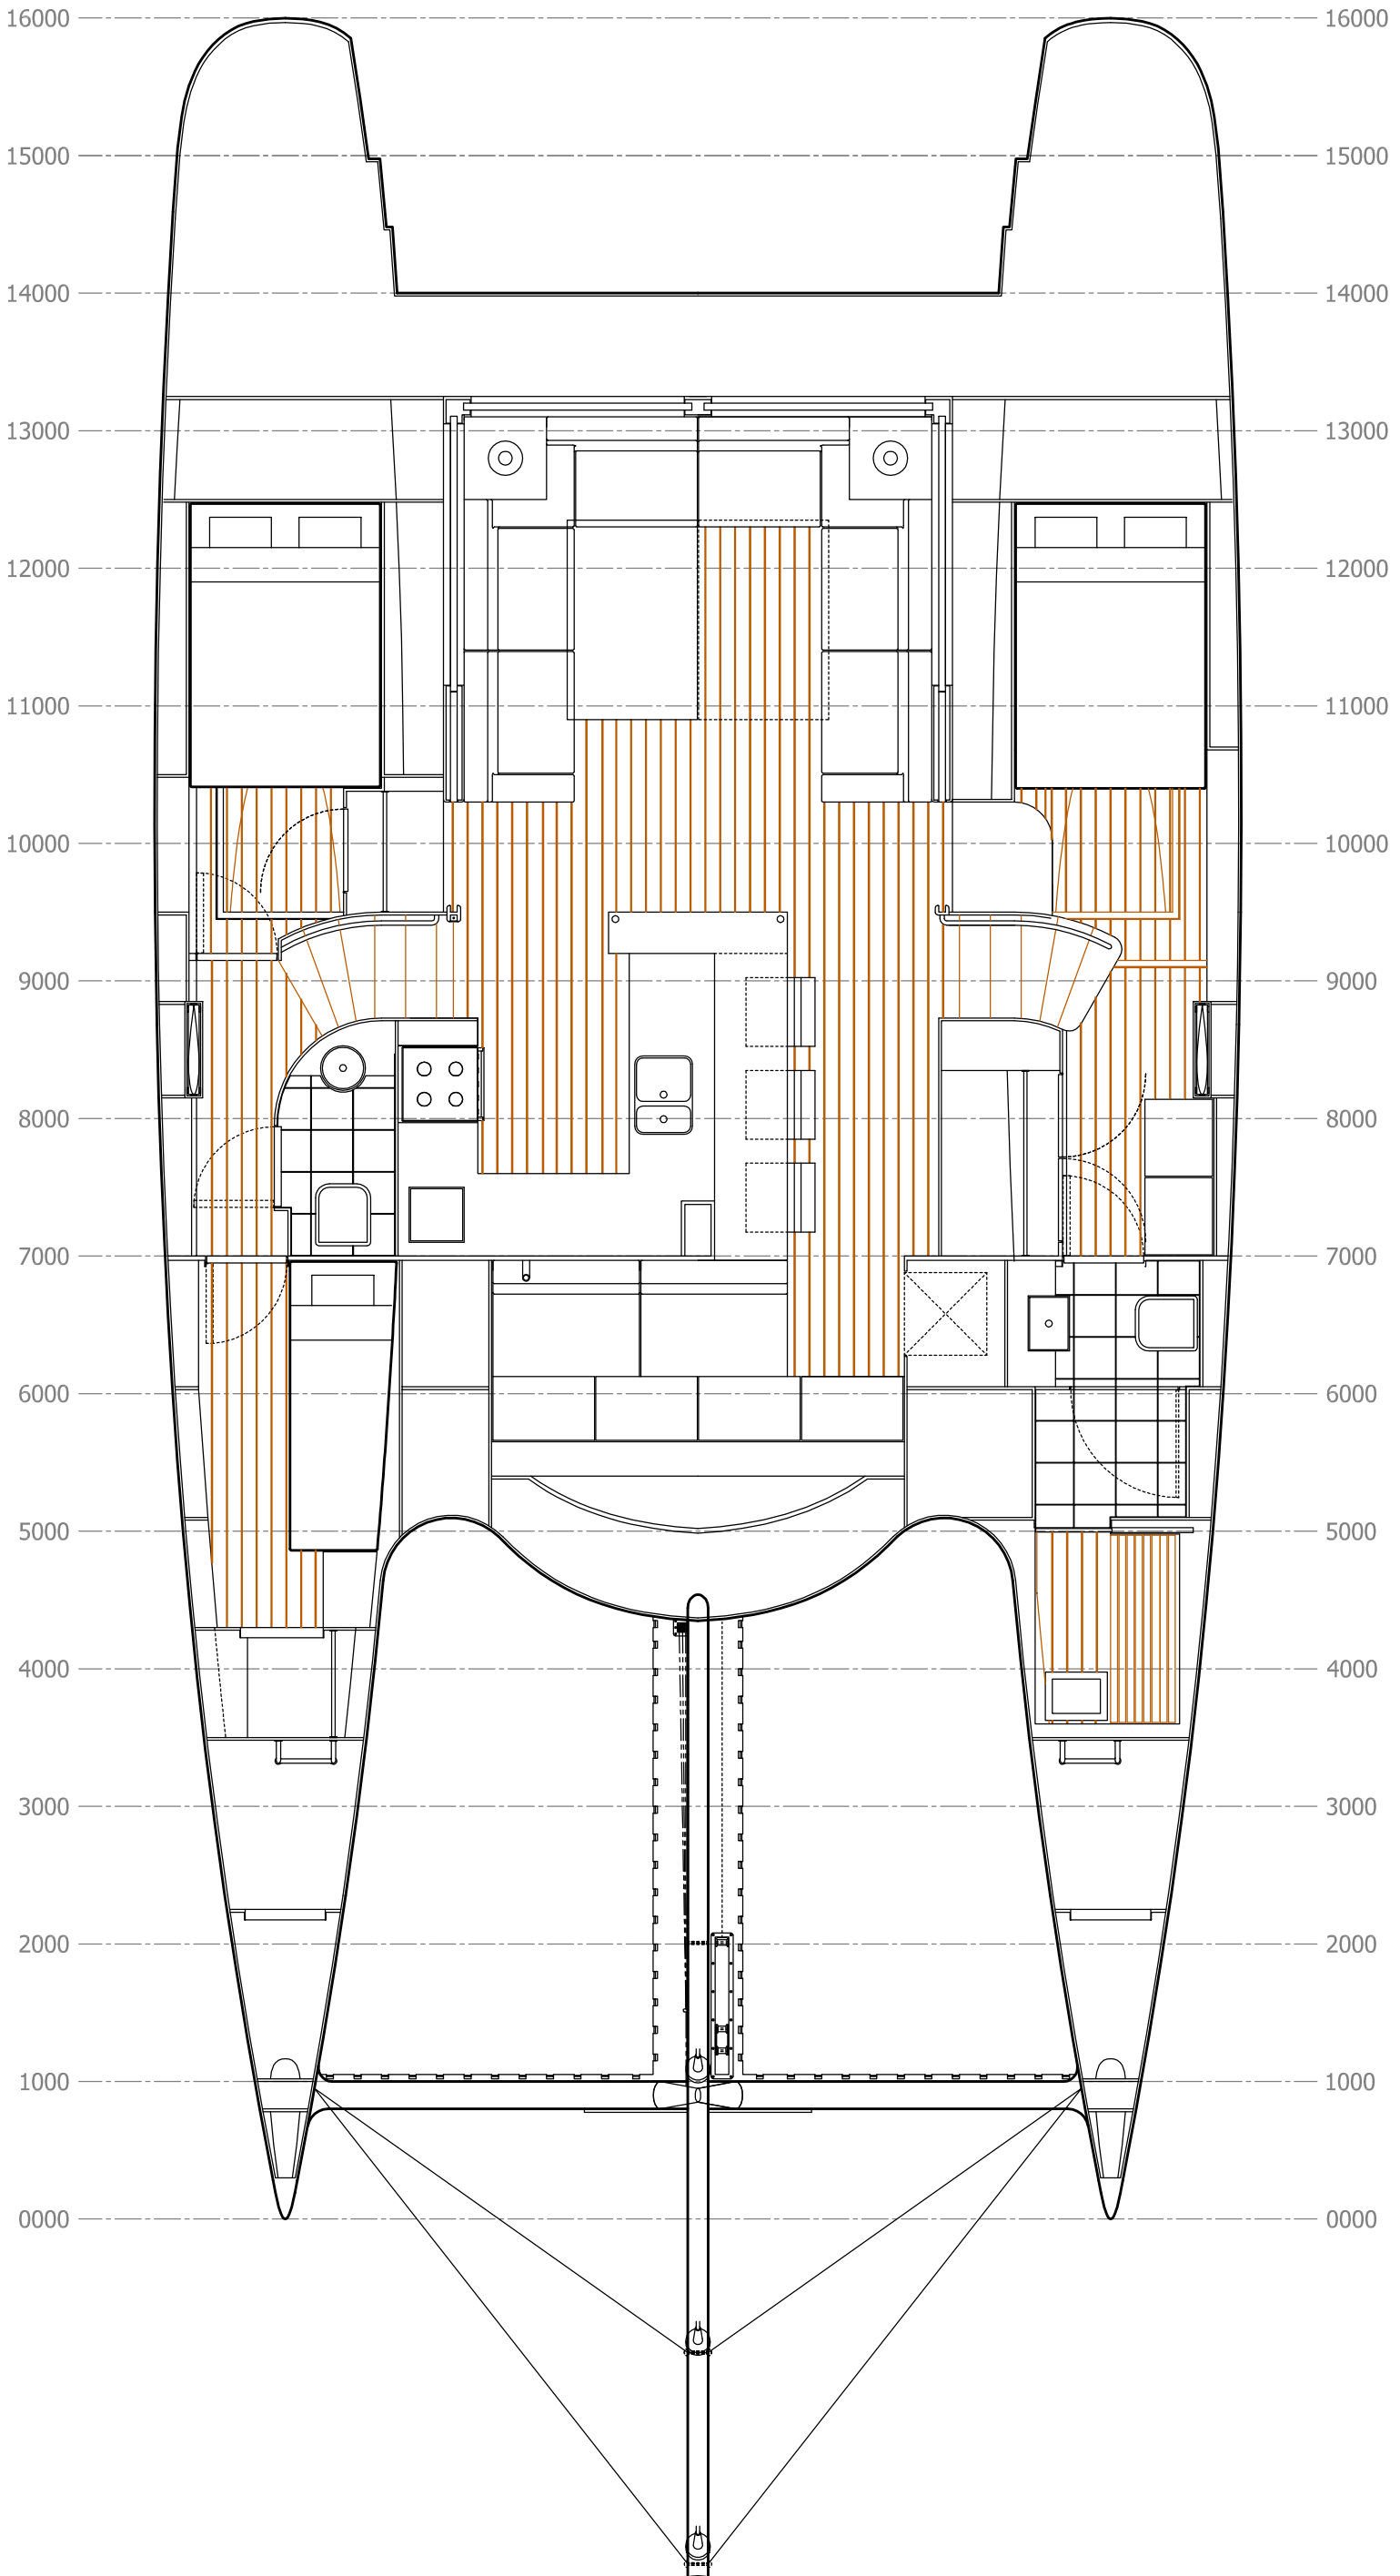

Interior Layout

The Young 52 Catamaran

CLIENT: David Otto

PROJECT No: 017

DRAWN: GREG YOUNG

DWG No: 017- Study print

DATE: May 2007

SCALE: 1:50

SIZE: A3