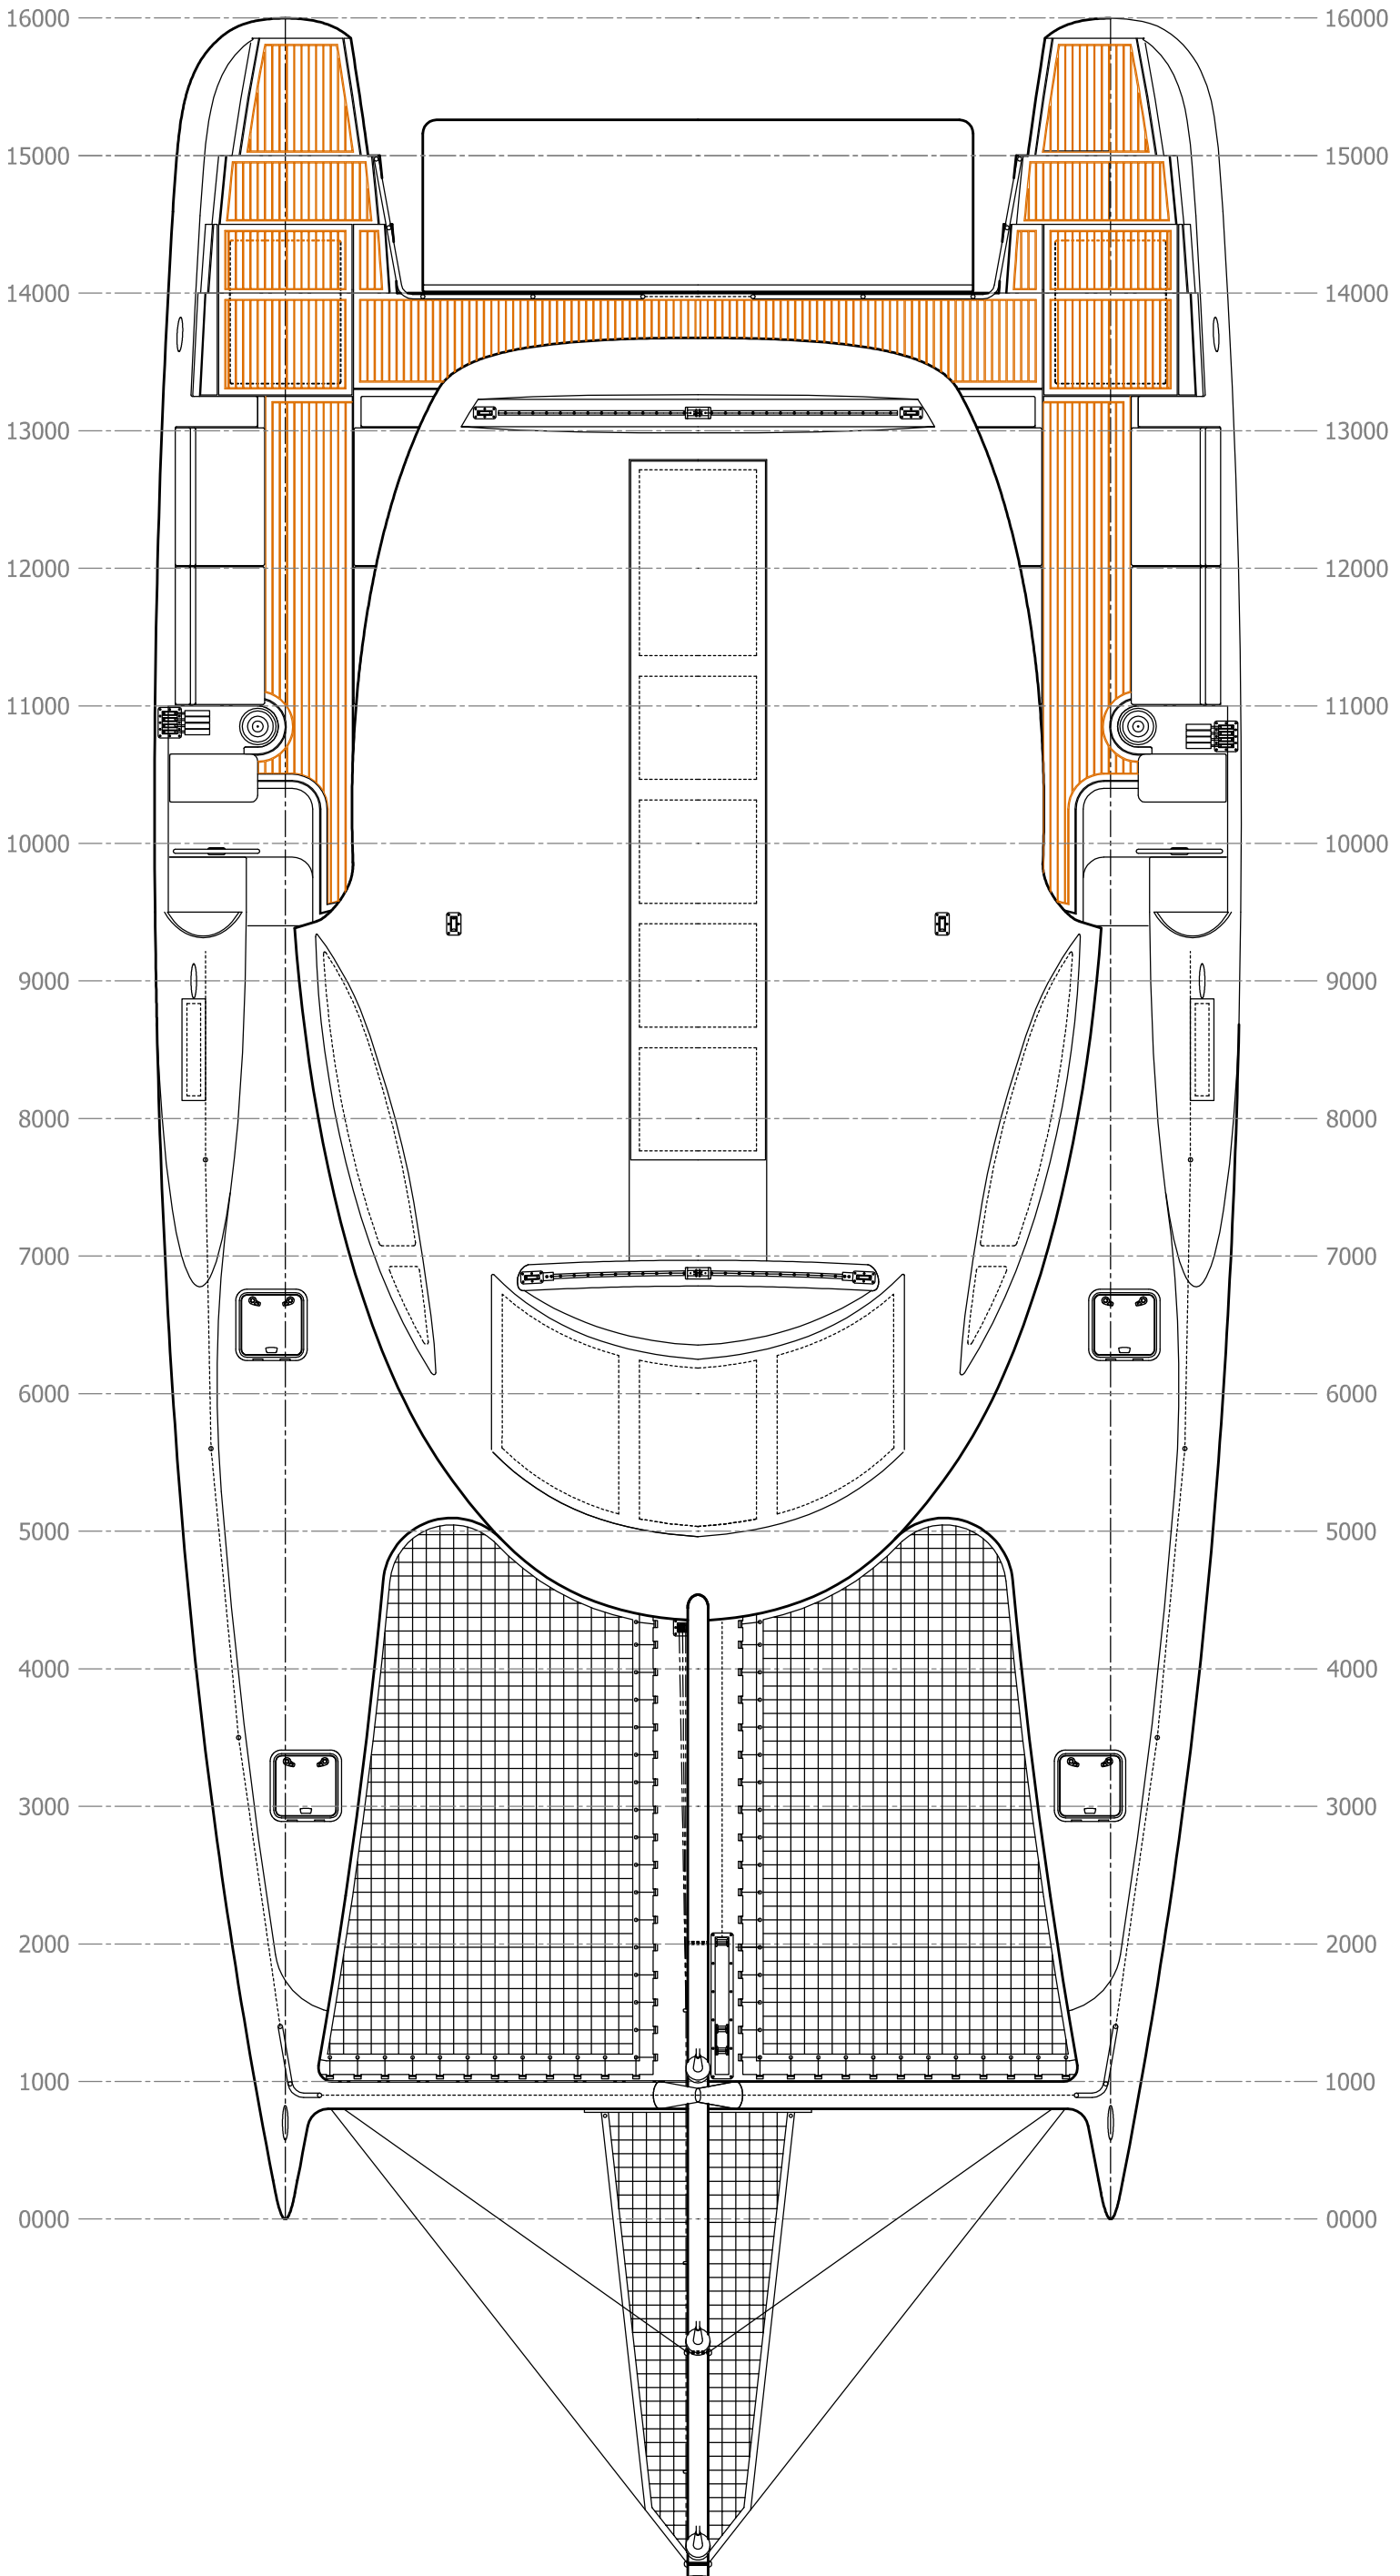

Deck Layout

The Young 52 Catamaran

CLIENT: David Otto

PROJECT No: 017

DRAWN: GREG YOUNG

DWG No: 017- Study print

DATE: May 2007

SCALE: 1:50

SIZE: A3